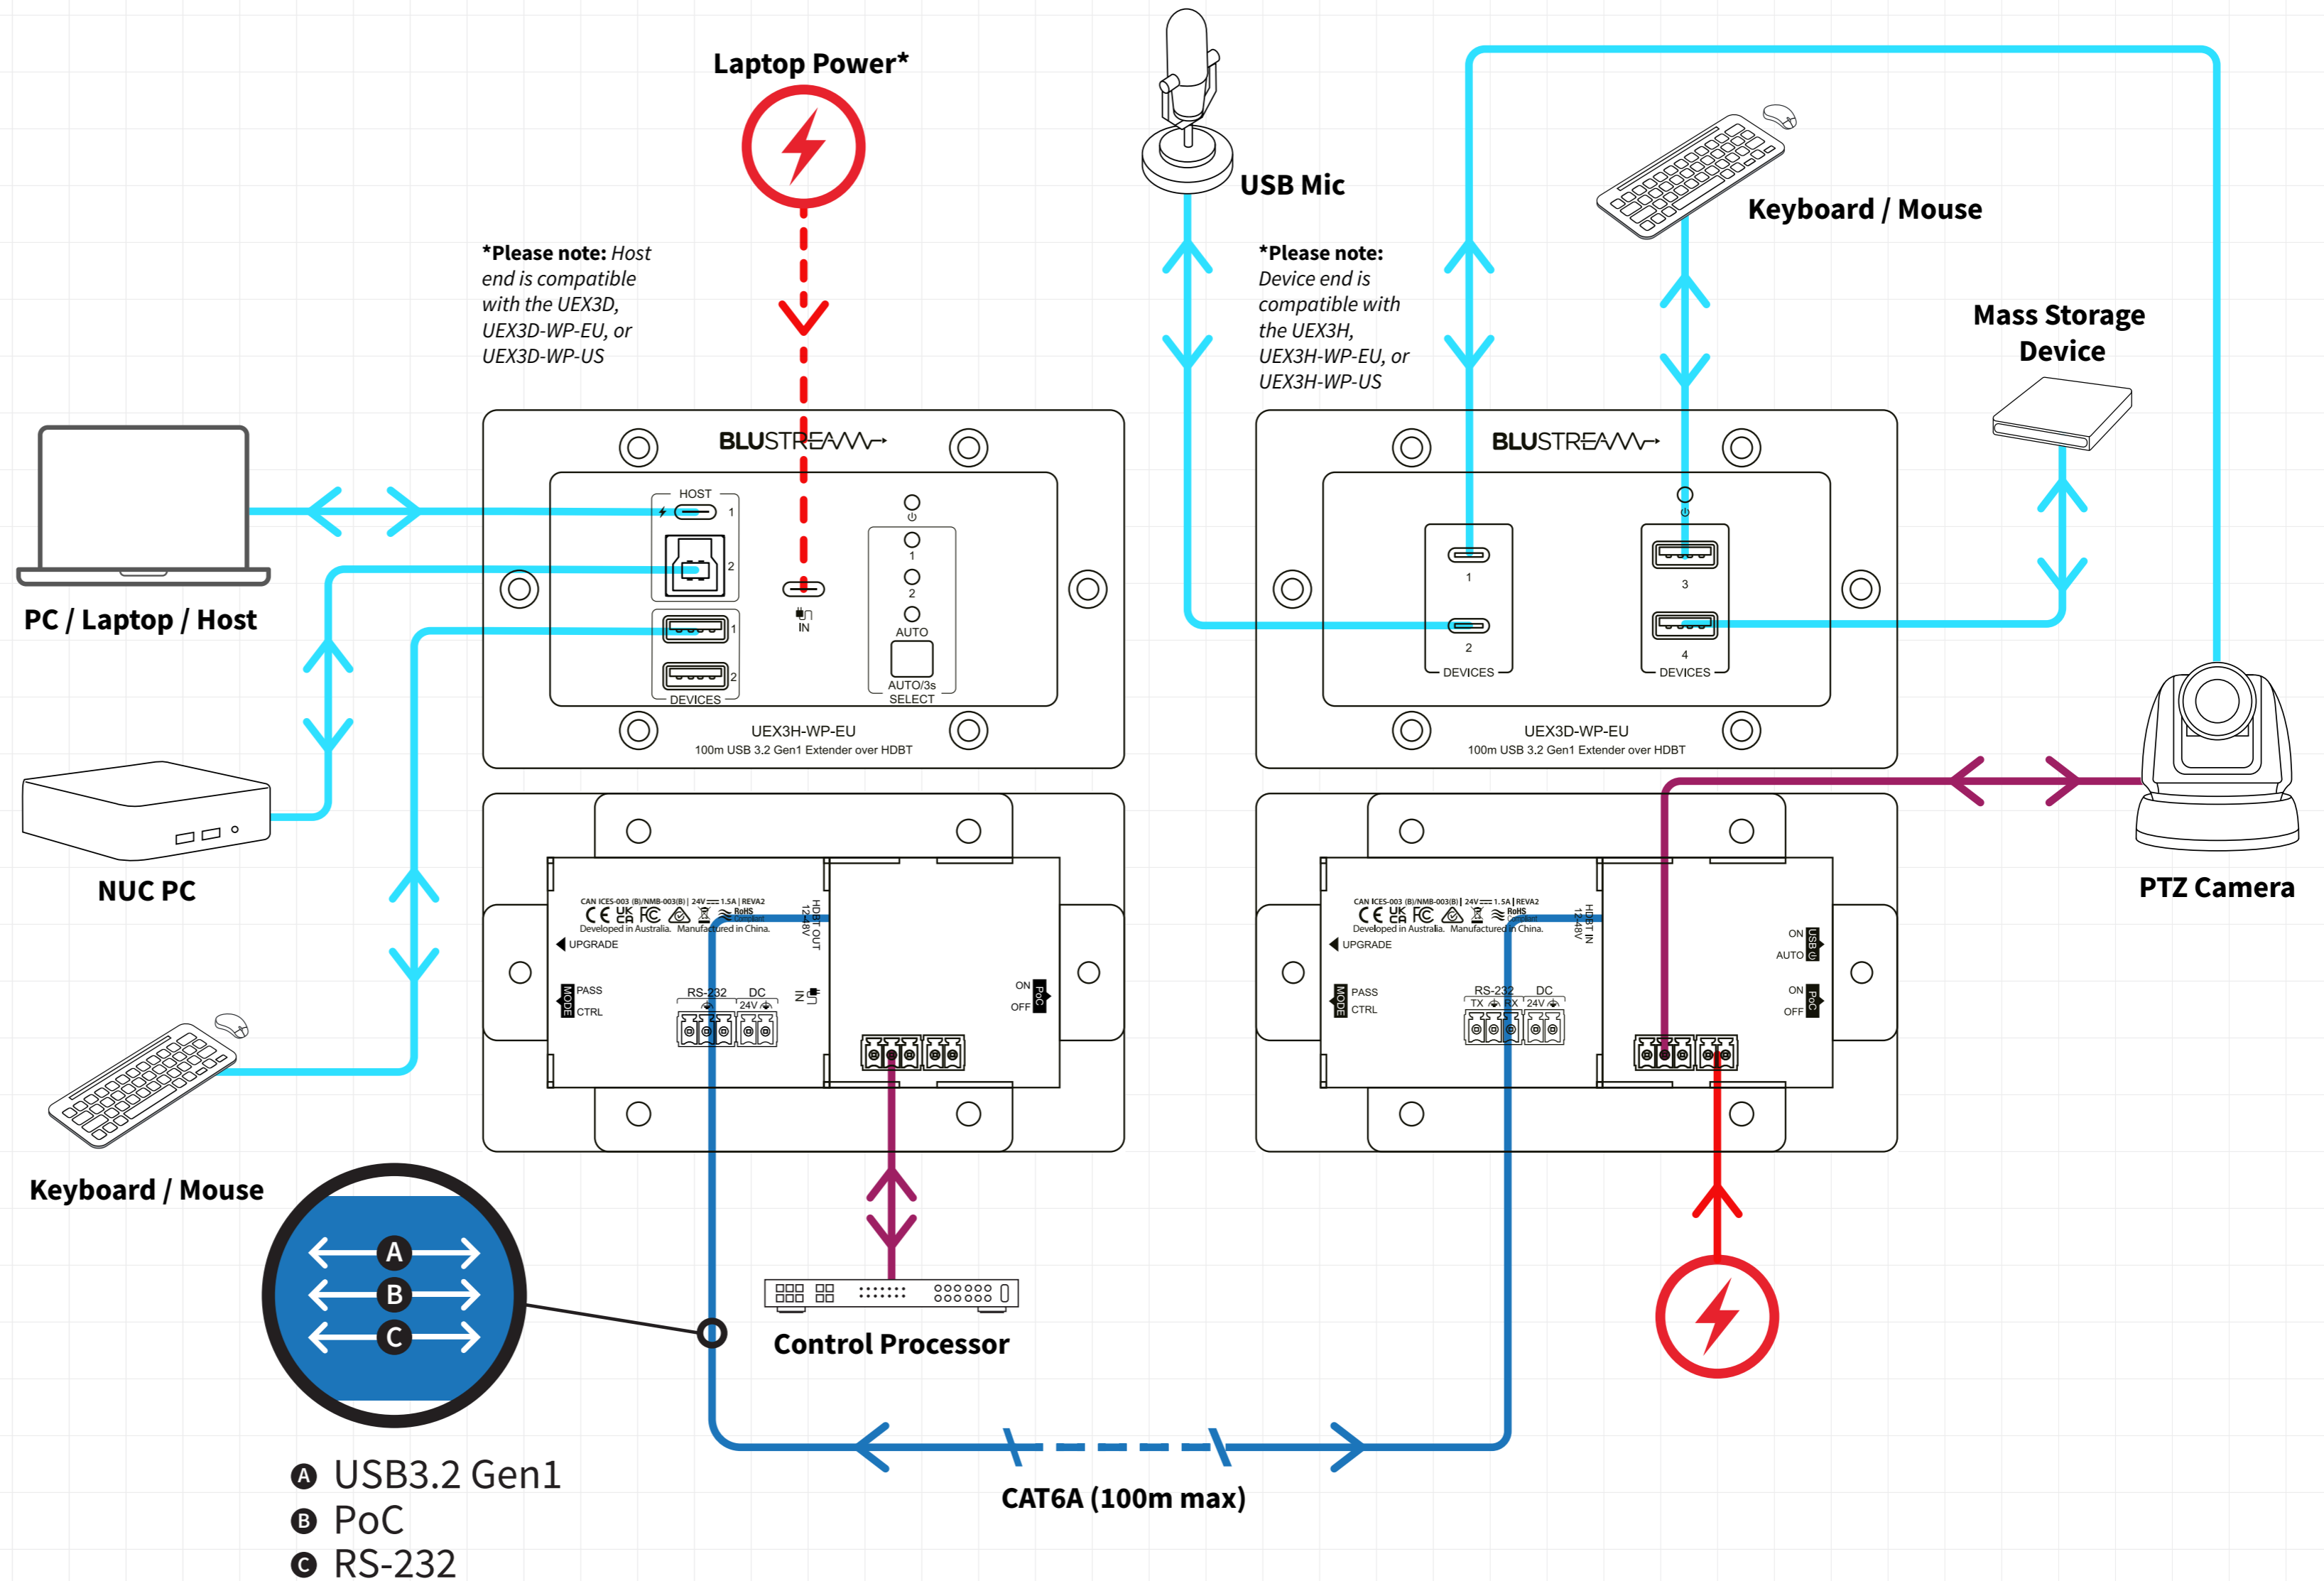

Example Schematic
UEX3D-WP-EU / UEX3H-WP-EU

***PSU not included for the Laptop Power Connection**