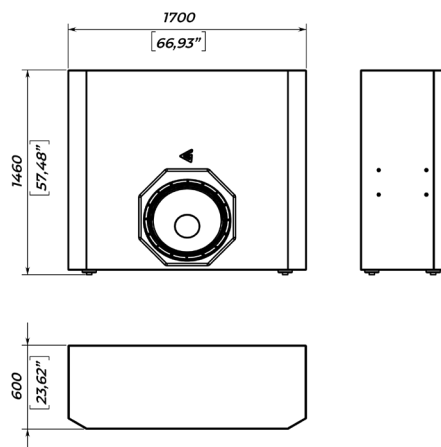

Designed for seamless integration, the THEATHOR-24 is exceptionally slim to fit snugly behind the screen, with the option for direct wall mounting using shock-absorbing brackets.

CONNECTIONS

Use a Hi-pass filter to prevent speaker damage and distorted sound by eliminating low non-audible frequencies in the input signal.

SPECIFICATIONS

Frequency response (± 3 dB)	18 – 120 Hz
Frequency response (-10 dB)	16 – 140 Hz
Max continuous SPL	134 dB
Sensitivity (1W/1m half-space)	101 dB
Low-frequency woofer	24-inch (4,5-inch voice coil) ridged glass-fiber reinforced cone
Nominal impedance	4 / 8 Ohm
Power rating	2000 W
Connectors	Banana terminal
Mounting	8 x M10 for transportation handles
Dimension (W x H x D)	1700 x 1460 x 600 mm
Net weight	207 kg

CTA-2010 RESULTS

SPL(dB) scaled to 1m peak equivalent

Model	Driver	Loading	Dimensions WxHxD
THEATHOR-24	24"	transmission line	1700 x 1460 x 600 mm

16 Hz	117,5 dB
18 Hz	121 dB
20 Hz	128,5 dB
25 Hz	132 dB
31,5 Hz	135,5 dB