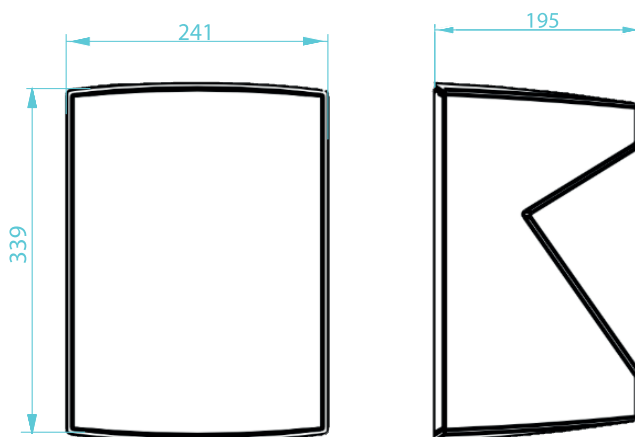

Applications

- Club & Bar installations
- Theatres
- Houses of worship
- Broadcast
- Multi media spaces
- Public address

General description & specifications

The ELVA-8T is a full range, two way, ultra-compact passive cabinet designed to give exceptional sound quality for distributed applications with high quality background music and speech reproduction.

Dimensional Drawing

Technical Data

Frequency range	60 Hz – 20 KHz (-10dB)
Frequency response	70 Hz – 18 KHz (± 3dB)
Max SPL @ 8Ohm	109 dB – 115 dB peak
Components	
<ul style="list-style-type: none"> • LF: 	1 x 8'' (203 mm), 1'' voice coil, (25 mm)
<ul style="list-style-type: none"> • MF / HF: 	1 x 1'' dome tweeter
Sensitivity @ 8 Ohm	90 dB (1 W @ 1m)
Rated Power @ 8 Ohm	80 W AES, 160 W program, 320 W peak
Transformer taps @ 100v	6,25 W, 12,5 W, 25W, 50 W, 80 W
Coverage	100° H x 90° V
Nominal Impedance	8 Ohm L100V
Connectors	4 x barrier terminal blocks
Finish	Black and white finish
Material	ABS, painted mesh aluminium grill
Dimensions	241 x 339 x 195 (mm) (H x W x D)
Weight	5 Kg
Fittings	1 x M4 safety, 2 x M4 wall bracket
Accessories	Wall bracket included
Other info	IP66 rating when used with accessory terminal cover