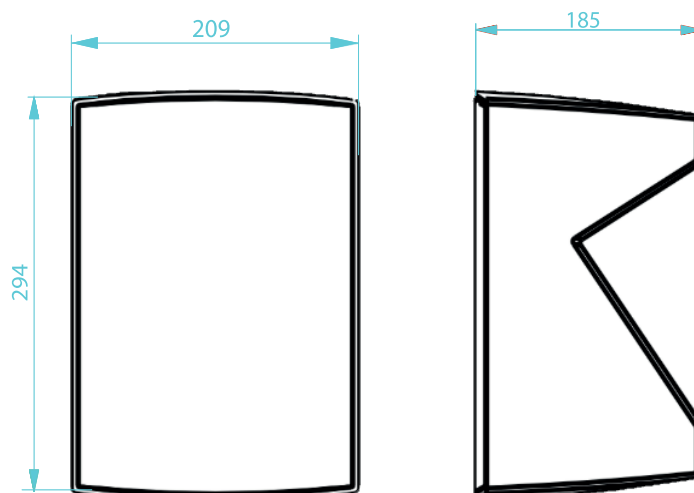

Applications

- Club & Bar installations
- Theatres
- Houses of worship
- Broadcast
- Multi media spaces
- Public address

General description & specifications

The ELVA-6T is a full range, two way, ultra-compact passive cabinet designed to give exceptional sound quality for distributed applications with high quality background music and speech reproduction.

It features a 6" low/mid transducer with rubber surround and a 1" high frequency driver. Manufactured in high quality ABS a

dedicated wall bracket is included as well as aluminium mesh grill and weatherproof terminal cover with an IP66 rating. The cabinet can be selected as 8 ohm low impedance or high impedance for 100V installations via a rotary switch at the rear of the enclosure.

Dimensional Drawing

Technical Data

Frequency range	70 Hz – 20 KHz (-10 dB)
Frequency response	90 Hz – 18 KHz (± 3 dB)
Max SPL @ 8Ohm	106 dB – 112 dB peak
Components	
<ul style="list-style-type: none"> • LF: 	1 x 6,5'' (165 mm), 1'' voice coil, (25 mm)
<ul style="list-style-type: none"> • MF / HF: 	1 x 1'' dome tweeter
Sensitivity @ 8 Ohm	89 dB (1W @ 1m)
Rated Power @ 8 Ohm	50 W AES, 100 W program, 200 peak
Transformer taps @ 100v	3,1 W, 6,25 W, 12,5 W, 25 W, 50 W
Coverage	100° H x 90° V
Nominal Impedance	8 Ohm L100V
Connectors	4 x barrier terminal blocks
Finish	Black and white finish
Material	ABS, painted mesh aluminium grill
Dimensions	209 x 294 x 185 (mm) (H x W x D)
Weight	3 Kg
Fittings	1 x M4 safety, 2 x M4 wall bracket
Accessories	Wall bracket included
Other info	Wall bracket include IP66 rating when used with accessory terminal cover.