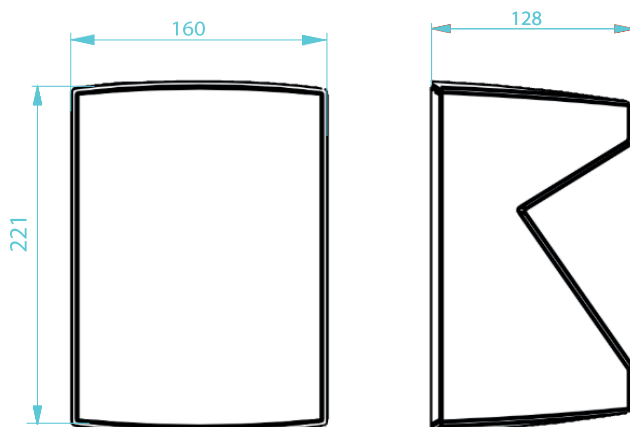

Applications

- Club & Bar installations
- Theatres
- Houses of worship
- Broadcast
- Multi media spaces
- Public address

General description & specifications

The ELVA-4T is a full range, two way, ultra-compact passive cabinet designed to give exceptional sound quality for distributed applications with high quality background music and speech reproduction.

The cabinet can be selected as 8ohm low impedance or high impedance for 100V installations via a rotary switch at the rear of the enclosure.

Dimensional Drawing

Technical Data

Frequency range	100 Hz – 20 KHz (-10dB)
Frequency response	120 Hz – 18 KHz (± 3dB)
Max SPL @ 8Ohm	105 dB – 110 dB peak
Components	
<ul style="list-style-type: none"> • LF: 	1 x 4" (102 mm), 1" voice coil, (25 mm)
<ul style="list-style-type: none"> • MF / HF: 	1 x 0,5" dome tweeter
Sensitivity @ 8 Ohm	90 dB (1w @ 1m)
Rated Power @ 8 Ohm	30 W AES, 60 W program, 120 W peak
Transformer taps @ 100v	1,9 W, 3,75 W, 7,5W, 15 W, 30 W
Coverage	100° H x 90° V
Nominal Impedance	8 Ohm L100V
Connectors	4 x barrier terminal blocks
Finish	Black and white finish
Material	ABS, painted mesh aluminium grill
Dimensions	160 x 221 x 128 (mm) (H x W x D)
Weight	2,5 Kg
Fittings	1 x M4 safety, 2 x M4 wall bracket
Accessories	Wall bracket included
Other info	IP66 rating when used with accesory terminal cover.