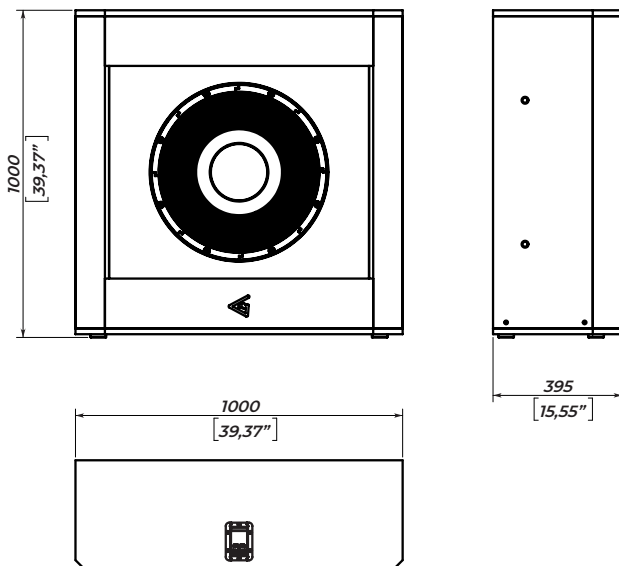

DBA21

DOUBLE BASS ARRAY

DBA21 is a speaker specially created for double bass array setup for unprecedented home cinema sound performance. A tailored 21-inch woofer features low distortion and outstanding sensitivity, while long-excursion rubber suspension extends the range of linear movement, significantly improving the linearity.

SPECIFICATIONS

Frequency response (± 3 dB)	25 - 150 Hz
Frequency range (-10 dB)	20 - 300 Hz
Max continuous SPL	127 dB
Sensitivity (1W/1m half-space)	97 dB
Low-frequency woofer	21-inch (4,5-inch voice coil) rubber surround long-excursion woofer
Nominal impedance	4 Ohm
Power rating	1000 W
Connectors	Banana terminal
Mounting	4 x M5 points for floor mounting
Dimension (W x H x D)	1000 x 1000 x 395 mm
Net weight	56 kg