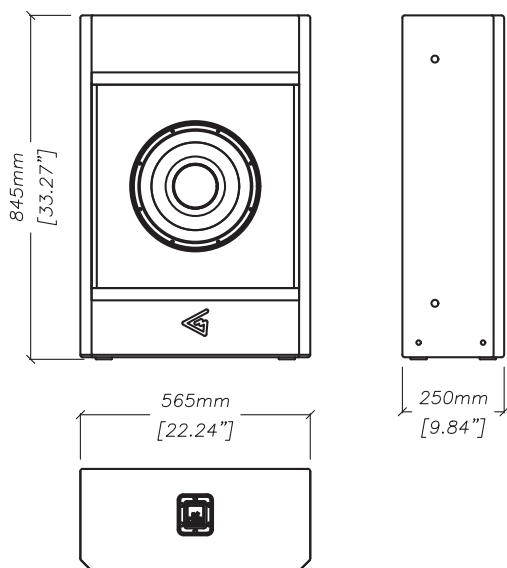

SUBWOOFER

Series

DBA12

DOUBLE BASS ARRAY

DBA12 is a speaker specially created for double bass array setup for unprecedented home cinema sound performance. A tailored 12-inch woofer features low distortion and outstanding sensitivity, while long-excursion rubber suspension extends the range of linear movement, significantly improving the linearity.

SPECIFICATIONS

Frequency response (± 3 dB)	33 - 200 Hz
Frequency range (-10 dB)	27 - 500 Hz
Max continuous SPL	116 dB
Sensitivity (1W/1m half-space)	91 dB
Low-frequency woofer	12-inch (2-inch voice coil) rubber surround long-excursion woofer
Nominal impedance	4 Ohm
Power rating	300 W
Connectors	Banana terminal
Mounting	Antishock wall mounting adapters 4 x M5 points for floor mounting
Dimension (W x H x D)	565 x 845 x 250 mm
Net weight	32 kg