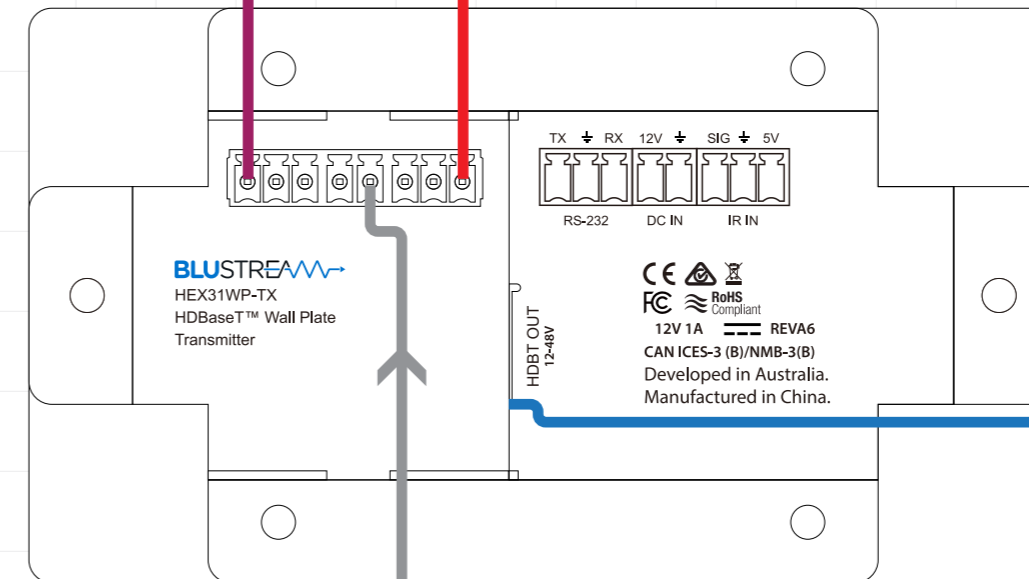

Example Schematic
HEX31WP-TX

Optional PSU when not powered via HDBase™

Compatible Blustream HDBase™ Matrix or Receiver product.
* Technical performance is subject to the features supported on the connected HDBase™ device.

- RS-232
- HDMI
- Infrared
- Cat 6
- USB-C
- DC Power