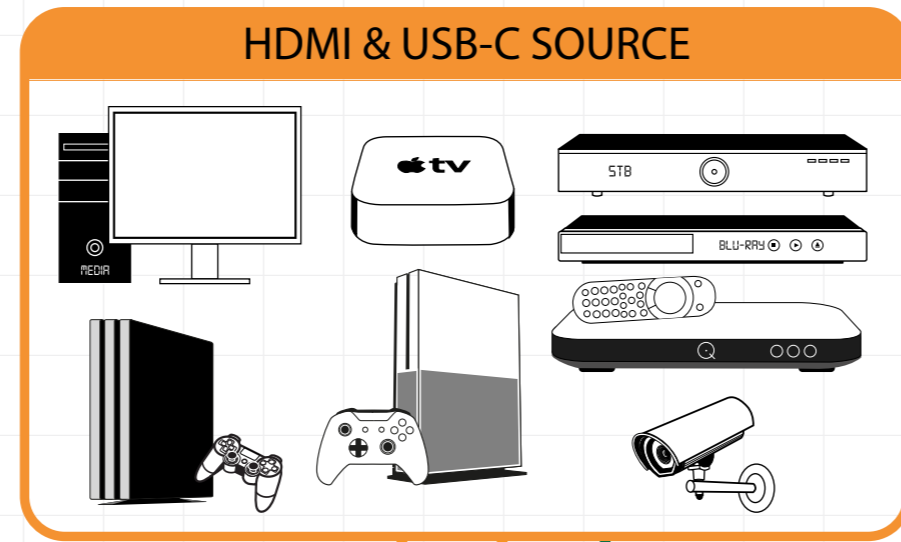

Example Schematic
HEX31WP-TX

Optional PSU when not powered via HDBase™

Compatible Blustream HDBase™ Matrix or Receiver product.
* Technical performance is subject to the features supported on the connected HDBase™ device.

- RS-232
- HDMI
- Infrared
- Cat 6
- USB-C
- DC Power