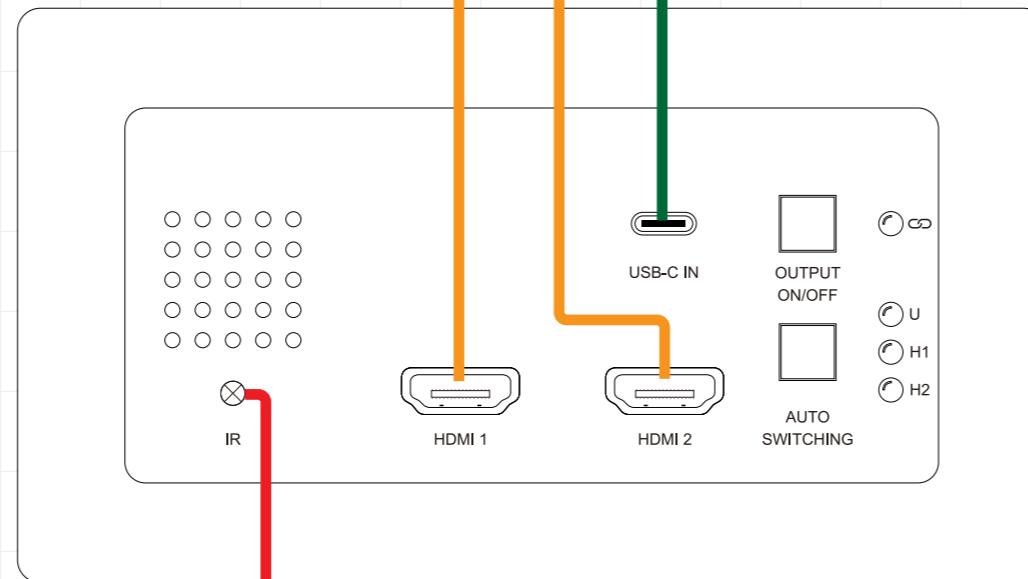

Example Schematic
HEX31WP-TX

Optional PSU when not powered via HDBase™

Compatible Blustream HDBase™ Matrix or Receiver product.
* Technical performance is subject to the features supported on the connected HDBase™ device.

- RS-232
- HDMI
- Infrared
- Cat 6
- USB-C
- DC Power