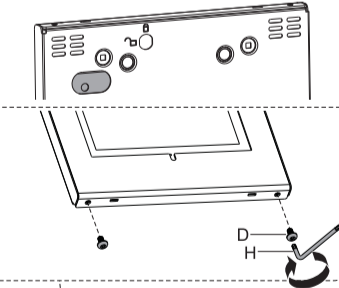

3c

9.7" iPad

Before locking the enclosure, confirm the camera is visible through the slot as shown.

PUREMounts® DS

is a trademark of PureLink GmbH

Von-Liebig-Straße 10  
D-48432 Rheine  
Germany

Samsung® and Samsung® product names / Apple® and Apple® product names referred to on the package and product information are trademarks or registered trademarks of Samsung Electronics Co., Ltd. / Apple Computer, Inc.. All other product names and services may be trademarks or service marks of their respective owners.