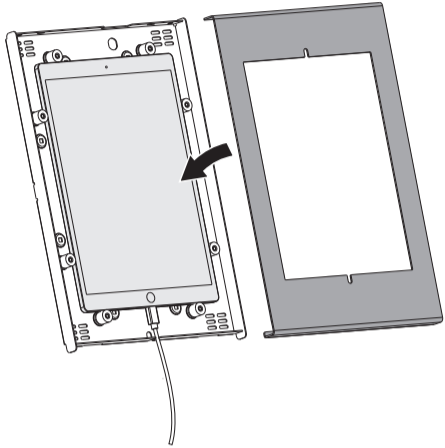

For 10.2" iPad & 10.5" iPad Air (Gen 3) & 10.5" iPad Pro

3b

10.2" iPad  
& 10.5" iPad Air (Gen 3)  
& 10.5" iPad Pro

Before locking the enclosure, confirm the camera is visible through the slot as shown.

PUREMounts® DS

PDS-5900/PDS-5901

Installation Instruction

PART NO.	DESCRIPTION	QUANTITY	PART NO.	DESCRIPTION	QUANTITY
A	enclosure	1	E	 M5x12	4
B	 washer	4	F	 ST4.8x30	4
C	 M5	4	G	 expansion anchor	4
D	 M5x8 (tamper-proof screw)	2	H	 TORX tool	1
			I	 Allen key	1

Before locking the enclosure, confirm the camera is visible through the slot as shown.