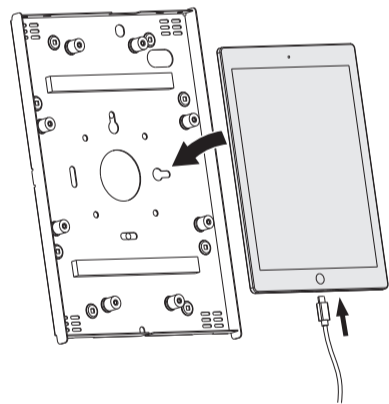

For 10.2" iPad & 10.5" iPad Air (Gen 3) & 10.5" iPad Pro

3b

10.2" iPad  
& 10.5" iPad Air (Gen 3)  
& 10.5" iPad Pro

Before locking the enclosure, confirm the camera is visible through the slot as shown.

PUREMounts® DS

PDS-5900/PDS-5901

Installation Instruction

PART NO.	DESCRIPTION	QUANTITY	PART NO.	DESCRIPTION	QUANTITY
A	enclosure	1	E	 M5x12	4
B	 washer	4	F	 ST4.8x30	4
C	 M5	4	G	 expansion anchor	4
D	 M5x8 (tamper-proof screw)	2	H	 TORX tool	1
			I	 Allen key	1

3c

9.7" iPad

Before locking the enclosure, confirm the camera is visible through the slot as shown.

PUREMounts® DS

is a trademark of PureLink GmbH

Von-Liebig-Straße 10  
D-48432 Rheine  
Germany

Samsung® and Samsung® product names / Apple® and Apple® product names referred to on the package and product information are trademarks or registered trademarks of Samsung Electronics Co., Ltd. / Apple Computer, Inc.. All other product names and services may be trademarks or service marks of their respective owners.