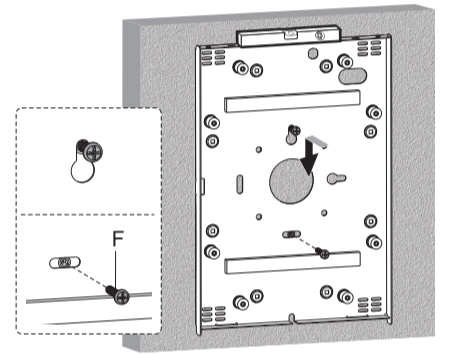

Pictures of iPad / iPad Pro/ iPad Air / Samsung Galaxy Tab A (2019) are for illustration purpose only. The iPad / iPad Pro/ iPad Air / Samsung Galaxy Tab A (2019) are not included.

**1**

**For 10.1" Samsung Galaxy Tab A (2019) & 10.2" iPad & 10.5" iPad Air (Gen 3) & 10.5" iPad Pro**

**For 9.7" iPad**

Move the spacers to the positions marked by the arrows as shown.

**2b**

**For the concrete or solid masonry installation**

**2a**

**For 10.1" Samsung Galaxy Tab A (2019)**

**3a**

**10.1" Samsung Galaxy Tab A (2019)**

Before locking the enclosure, confirm the camera is visible through the slot as shown.