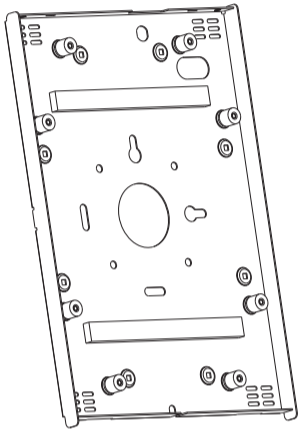

3c

9.7" iPad

Before locking the enclosure, confirm the camera is visible through the slot as shown.

PUREMounts® DS

is a trademark of PureLink GmbH

Von-Liebig-Straße 10  
D-48432 Rheine  
Germany

Samsung® and Samsung® product names / Apple® and Apple® product names referred to on the package and product information are trademarks or registered trademarks of Samsung Electronics Co., Ltd. / Apple Computer, Inc.. All other product names and services may be trademarks or service marks of their respective owners.

Pictures of iPad / iPad Pro/ iPad Air / Samsung Galaxy Tab A (2019) are for illustration purpose only. The iPad / iPad Pro/ iPad Air / Samsung Galaxy Tab A (2019) are not included.

**1**

**For 10.1" Samsung Galaxy Tab A (2019) & 10.2" iPad & 10.5" iPad Air (Gen 3) & 10.5" iPad Pro**