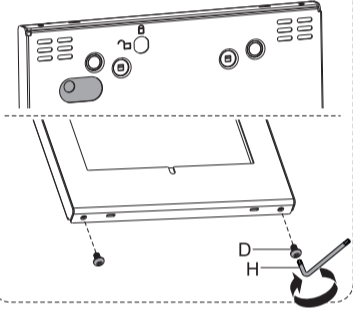

For 10.2" iPad & 10.5" iPad Air (Gen 3) & 10.5" iPad Pro

3b

10.2" iPad  
& 10.5" iPad Air (Gen 3)  
& 10.5" iPad Pro

Before locking the enclosure, confirm the camera is visible through the slot as shown.

PUREMounts® DS

PDS-5900/PDS-5901

Installation Instruction

PART NO.	DESCRIPTION	QUANTITY	PART NO.	DESCRIPTION	QUANTITY
A	enclosure	1	E	 M5x12	4
B	 washer	4	F	 ST4.8x30	4
C	 M5	4	G	 expansion anchor	4
D	 M5x8 (tamper-proof screw)	2	H	 TORX tool	1
			I	 Allen key	1