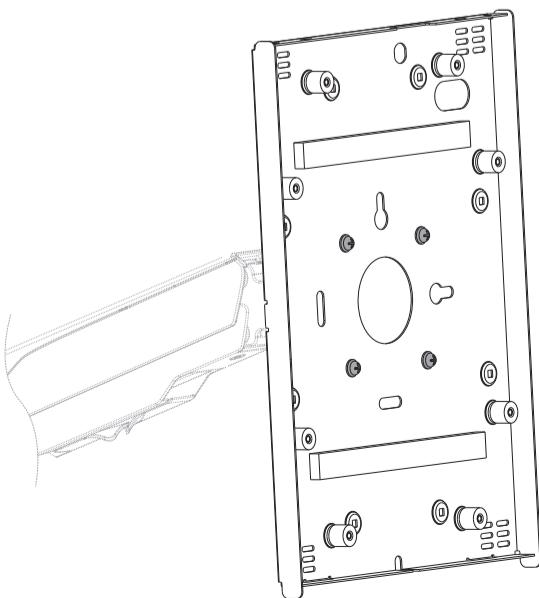

PUREMounts® DS

PDS-5900/PDS-5901

Installation Instruction

PART NO.	DESCRIPTION	QUANTITY	PART NO.	DESCRIPTION	QUANTITY
A	enclosure	1	E	 M5x12	4
B	 washer	4	F	 ST4.8x30	4
C	 M5	4	G	 expansion anchor	4
D	 M5x8 (tamper-proof screw)	2	H	 TORX tool	1
			I	 Allen key	1

Pictures of iPad / iPad Pro/ iPad Air / Samsung Galaxy Tab A (2019) are for illustration purpose only. The iPad / iPad Pro/ iPad Air / Samsung Galaxy Tab A (2019) are not included.

**1**

**For 10.1" Samsung Galaxy Tab A (2019) & 10.2" iPad & 10.5" iPad Air (Gen 3) & 10.5" iPad Pro**

**For 9.7" iPad**

Move the spacers to the positions marked by the arrows as shown.

**2b**

**For the concrete or solid masonry installation**

**2a**

**For 10.1" Samsung Galaxy Tab A (2019)**

**3a**

**10.1" Samsung Galaxy Tab A (2019)**

Before locking the enclosure, confirm the camera is visible through the slot as shown.