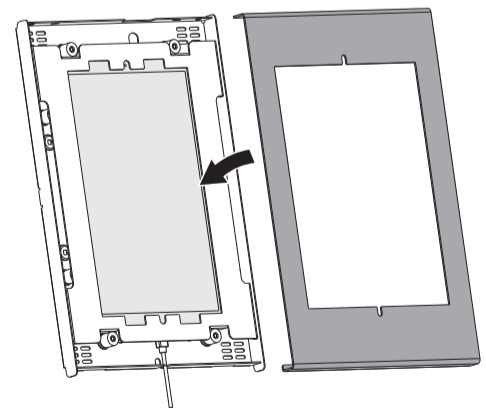

**For 9.7" iPad**

Move the spacers to the positions marked by the arrows as shown.

**2b**

**For the concrete or solid masonry installation**

**2a**

**For 10.1" Samsung Galaxy Tab A (2019)**

**3a**

**10.1" Samsung Galaxy Tab A (2019)**

Before locking the enclosure, confirm the camera is visible through the slot as shown.