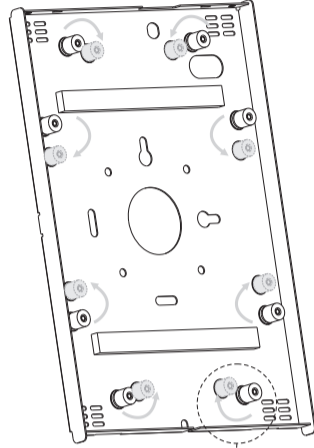

For 9.7" iPad