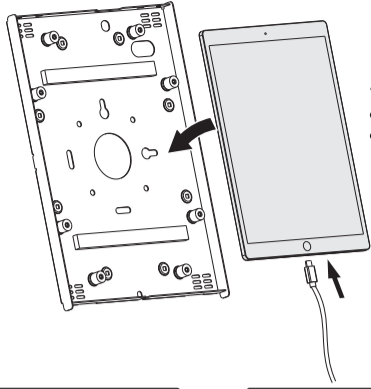

For 10.2" iPad & 10.5" iPad Air (Gen 3) & 10.5" iPad Pro

3b

10.2" iPad  
& 10.5" iPad Air (Gen 3)  
& 10.5" iPad Pro

Before locking the enclosure, confirm the camera is visible through the slot as shown.

PUREMounts® DS

PDS-5900/PDS-5901

Installation Instruction

PART NO.	DESCRIPTION	QUANTITY	PART NO.	DESCRIPTION	QUANTITY
A	enclosure	1	E	 M5x12	4
B	 washer	4	F	 ST4.8x30	4
C	 M5	4	G	 expansion anchor	4
D	 M5x8 (tamper-proof screw)	2	H	 TORX tool	1
			I	 Allen key	1

Before locking the enclosure, confirm the camera is visible through the slot as shown.