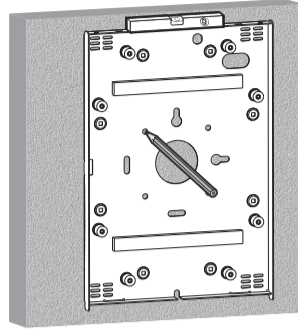

3c

9.7" iPad

Before locking the enclosure, confirm the camera is visible through the slot as shown.

PUREMounts® DS

is a trademark of PureLink GmbH

Von-Liebig-Straße 10  
D-48432 Rheine  
Germany

Samsung® and Samsung® product names / Apple® and Apple® product names referred to on the package and product information are trademarks or registered trademarks of Samsung Electronics Co., Ltd. / Apple Computer, Inc.. All other product names and services may be trademarks or service marks of their respective owners.

Pictures of iPad / iPad Pro/ iPad Air / Samsung Galaxy Tab A (2019) are for illustration purpose only. The iPad / iPad Pro/ iPad Air / Samsung Galaxy Tab A (2019) are not included.

**1**

**For 10.1" Samsung Galaxy Tab A (2019) & 10.2" iPad & 10.5" iPad Air (Gen 3) & 10.5" iPad Pro**

**For 9.7" iPad**

Move the spacers to the positions marked by the arrows as shown.

**2b**

**For the concrete or solid masonry installation**

**2a**

**For 10.1" Samsung Galaxy Tab A (2019)**

**3a**

**10.1" Samsung Galaxy Tab A (2019)**

Before locking the enclosure, confirm the camera is visible through the slot as shown.