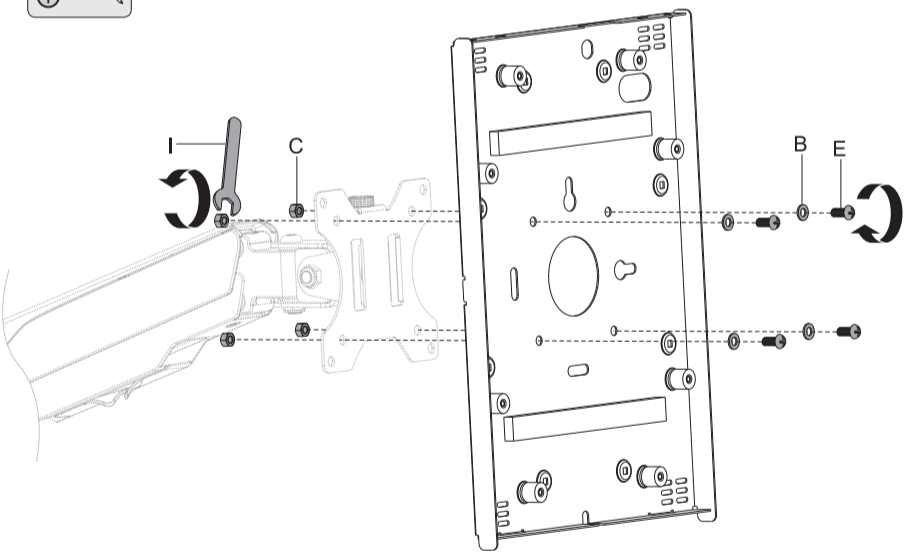

Pictures of iPad / iPad Pro/ iPad Air / Samsung Galaxy Tab A (2019) are for illustration purpose only. The iPad / iPad Pro/ iPad Air / Samsung Galaxy Tab A (2019) are not included.

**1**

**For 10.1" Samsung Galaxy Tab A (2019) & 10.2" iPad & 10.5" iPad Air (Gen 3) & 10.5" iPad Pro**

**For 9.7" iPad**

Move the spacers to the positions marked by the arrows as shown.

**2b**

**For the concrete or solid masonry installation**

**2a**

**For 10.1" Samsung Galaxy Tab A (2019)**

**3a**

**10.1" Samsung Galaxy Tab A (2019)**

Before locking the enclosure, confirm the camera is visible through the slot as shown.