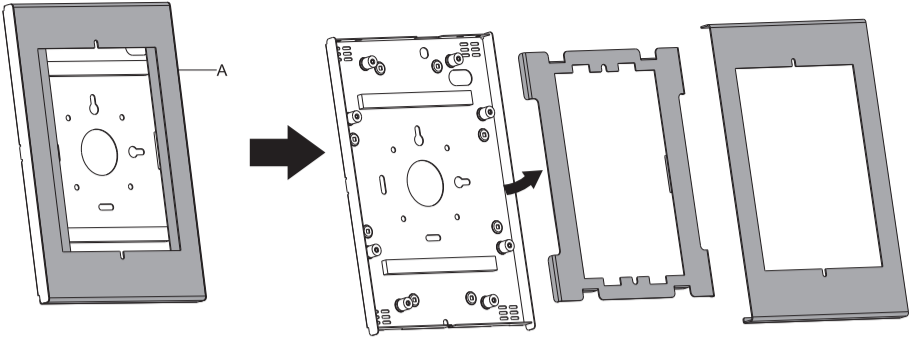

3c

9.7" iPad

Before locking the enclosure, confirm the camera is visible through the slot as shown.

PUREMounts® DS

is a trademark of PureLink GmbH

Von-Liebig-Straße 10  
D-48432 Rheine  
Germany

Samsung® and Samsung® product names / Apple® and Apple® product names referred to on the package and product information are trademarks or registered trademarks of Samsung Electronics Co., Ltd. / Apple Computer, Inc.. All other product names and services may be trademarks or service marks of their respective owners.

Pictures of iPad / iPad Pro/ iPad Air / Samsung Galaxy Tab A (2019) are for illustration purpose only. The iPad / iPad Pro/ iPad Air / Samsung Galaxy Tab A (2019) are not included.

**1**

**For 10.1" Samsung Galaxy Tab A (2019) & 10.2" iPad & 10.5" iPad Air (Gen 3) & 10.5" iPad Pro**