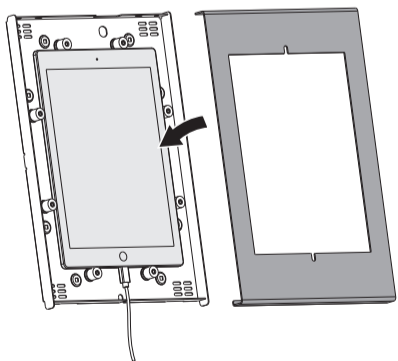

3c

9.7" iPad

Before locking the enclosure, confirm the camera is visible through the slot as shown.

PUREMounts® DS

is a trademark of PureLink GmbH

Von-Liebig-Straße 10  
D-48432 Rheine  
Germany

Samsung® and Samsung® product names / Apple® and Apple® product names referred to on the package and product information are trademarks or registered trademarks of Samsung Electronics Co., Ltd. / Apple Computer, Inc.. All other product names and services may be trademarks or service marks of their respective owners.