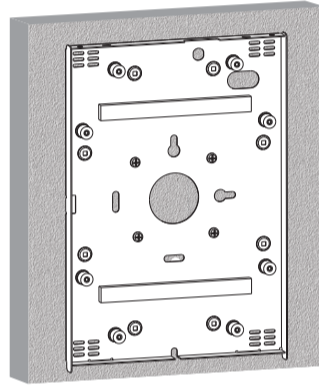

Pictures of iPad / iPad Pro/ iPad Air / Samsung Galaxy Tab A (2019) are for illustration purpose only. The iPad / iPad Pro/ iPad Air / Samsung Galaxy Tab A (2019) are not included.

**1**

**For 10.1" Samsung Galaxy Tab A (2019) & 10.2" iPad & 10.5" iPad Air (Gen 3) & 10.5" iPad Pro**

**For 9.7" iPad**

Move the spacers to the positions marked by the arrows as shown.

**2b**

**For the concrete or solid masonry installation**

**2a**

**For 10.1" Samsung Galaxy Tab A (2019)**

**3a**

**10.1" Samsung Galaxy Tab A (2019)**

Before locking the enclosure, confirm the camera is visible through the slot as shown.