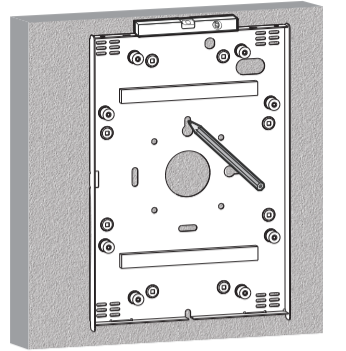

Pictures of iPad / iPad Pro/ iPad Air / Samsung Galaxy Tab A (2019) are for illustration purpose only. The iPad / iPad Pro/ iPad Air / Samsung Galaxy Tab A (2019) are not included.

**1**

**For 10.1" Samsung Galaxy Tab A (2019) & 10.2" iPad & 10.5" iPad Air (Gen 3) & 10.5" iPad Pro**

**For 9.7" iPad**

Move the spacers to the positions marked by the arrows as shown.

**2b**

**For the concrete or solid masonry installation**

**2a**

**For 10.1" Samsung Galaxy Tab A (2019)**

**3a**

**10.1" Samsung Galaxy Tab A (2019)**

Before locking the enclosure, confirm the camera is visible through the slot as shown.