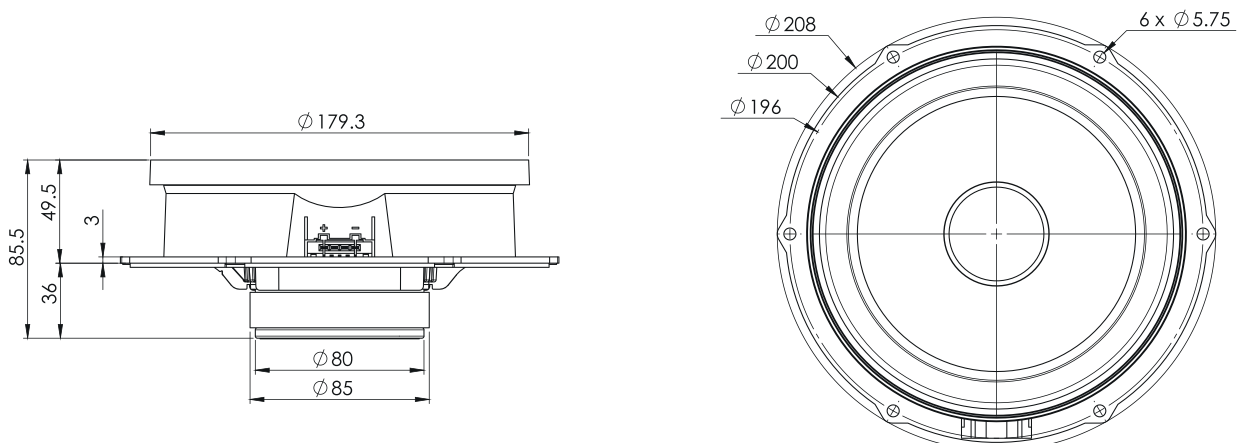

IS VW 180

Technical Sheet

Woofer

SPECIFICATIONS

Nominal power	75W
Maximum power	150W
Sensitivity	94dB
Nom. impedance	2 Ω
Cone	Black Polyglass
Surround	Butyl
DC resistance	2.07 Ω
VC diameter	25mm 1"
Former	Kapton
Layers	2
Wire	Copper
Net weight	1050g 2.31 lbs

FREQUENCY RESPONSE/IMPEDANCE

PARAMETERS

Rdc	2.07 Ω
Fs	62.4Hz
Mms	24.7g
Cms	0.264mm/N
Vas	12.6 l
Qts	0.695
Qes	0.782
Qms	6.23
Bxl	5.06N/A
Sd	183.35cm ²
SPL	88dB
Xmax	7mm

MECHANICAL DRAWING

Dimensions in mm