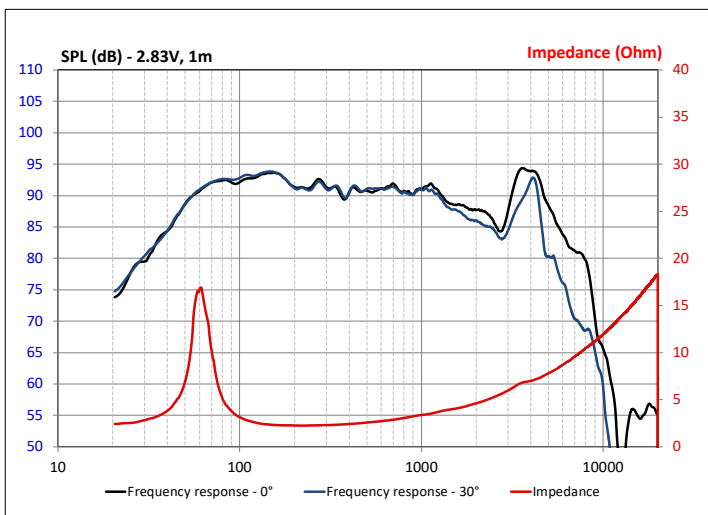

IS VW 180

Technical Sheet

Woofer

SPECIFICATIONS

Nominal power	75W
Maximum power	150W
Sensitivity	94dB
Nom. impedance	2 Ω
Cone	Black Polyglass
Surround	Butyl
DC resistance	2.07 Ω
VC diameter	25mm 1"
Former	Kapton
Layers	2
Wire	Copper
Net weight	1050g 2.31 lbs

FREQUENCY RESPONSE/IMPEDANCE

PARAMETERS

Rdc	2.07 Ω
Fs	62.4Hz
Mms	24.7g
Cms	0.264mm/N
Vas	12.6 l
Qts	0.695
Qes	0.782
Qms	6.23
Bxl	5.06N/A
Sd	183.35cm ²
SPL	88dB
Xmax	7mm

MECHANICAL DRAWING

Dimensions in mm