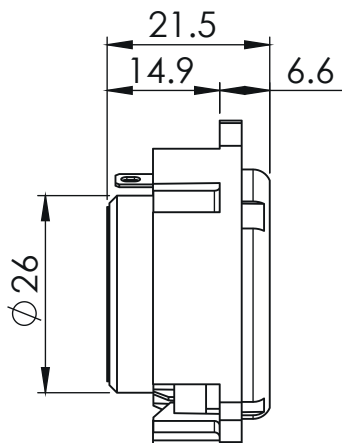

TWEETER VW

Technical Sheet

Tweeter

SPECIFICATIONS

Nominal power	15W
Maximum power	100W
Sensitivity	91dB
Nom. impedance	4 Ω
Cone	Aluminium
Surround	Fabric
DC resistance	3.5 Ω
Former	Kapton
Layers	2
Wire	Aluminium
Net weight	50g 0.11 lbs

FREQUENCY RESPONSE/IMPEDANCE

PARAMETERS

Rdc	3.5 Ω
Fs	3875Hz
Mms	24.7g
SPL	88dB

MECHANICAL DRAWING

Dimensions in mm

FOCAL® *INSIDE*

Focal® is a trademark of Focal-JMLab® - www.focal.com - SCCG - 09/11/2020 - v1