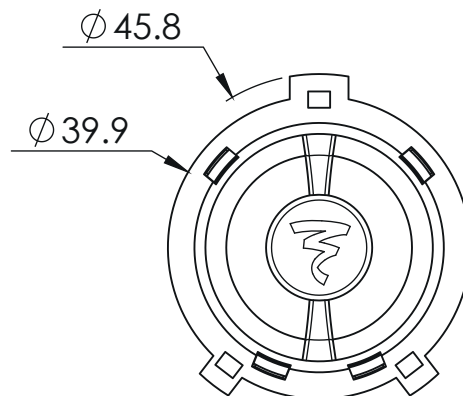

TWEETER VW

Technical Sheet

Tweeter

SPECIFICATIONS

Nominal power	15W
Maximum power	100W
Sensitivity	91dB
Nom. impedance	4 Ω
Cone	Aluminium
Surround	Fabric
DC resistance	3.5 Ω
Former	Kapton
Layers	2
Wire	Aluminium
Net weight	50g 0.11 lbs

FREQUENCY RESPONSE/IMPEDANCE

PARAMETERS

Rdc	3.5 Ω
Fs	3875Hz
Mms	24.7g
SPL	88dB

MECHANICAL DRAWING

Dimensions in mm

FOCAL® *INSIDE*

Focal® is a trademark of Focal-JMLab® - www.focal.com - SCCG - 09/11/2020 - v1