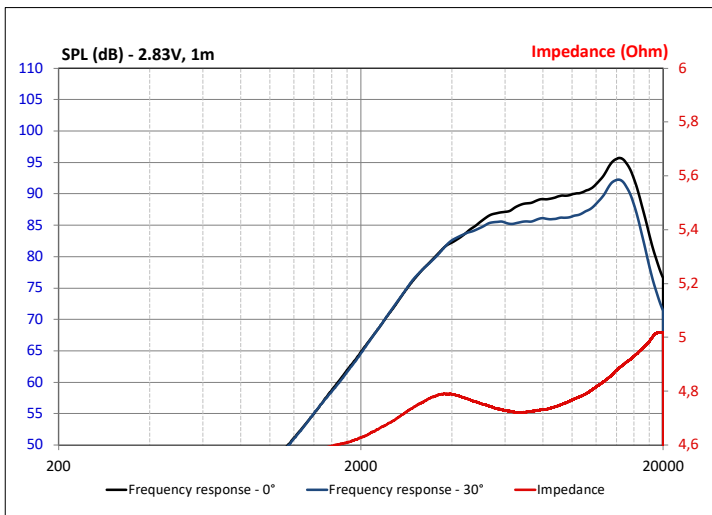

TWEETER VW

Technical Sheet

Tweeter

SPECIFICATIONS

Nominal power	15W
Maximum power	100W
Sensitivity	91dB
Nom. impedance	4 Ω
Cone	Aluminium
Surround	Fabric
DC resistance	3.5 Ω
Former	Kapton
Layers	2
Wire	Aluminium
Net weight	50g 0.11 lbs

FREQUENCY RESPONSE/IMPEDANCE

PARAMETERS

Rdc	3.5 Ω
Fs	3875Hz
Mms	24.7g
SPL	88dB

MECHANICAL DRAWING

Dimensions in mm

FOCAL® *INSIDE*

Focal® is a trademark of Focal-JMLab® - www.focal.com - SCCG - 09/11/2020 - v1