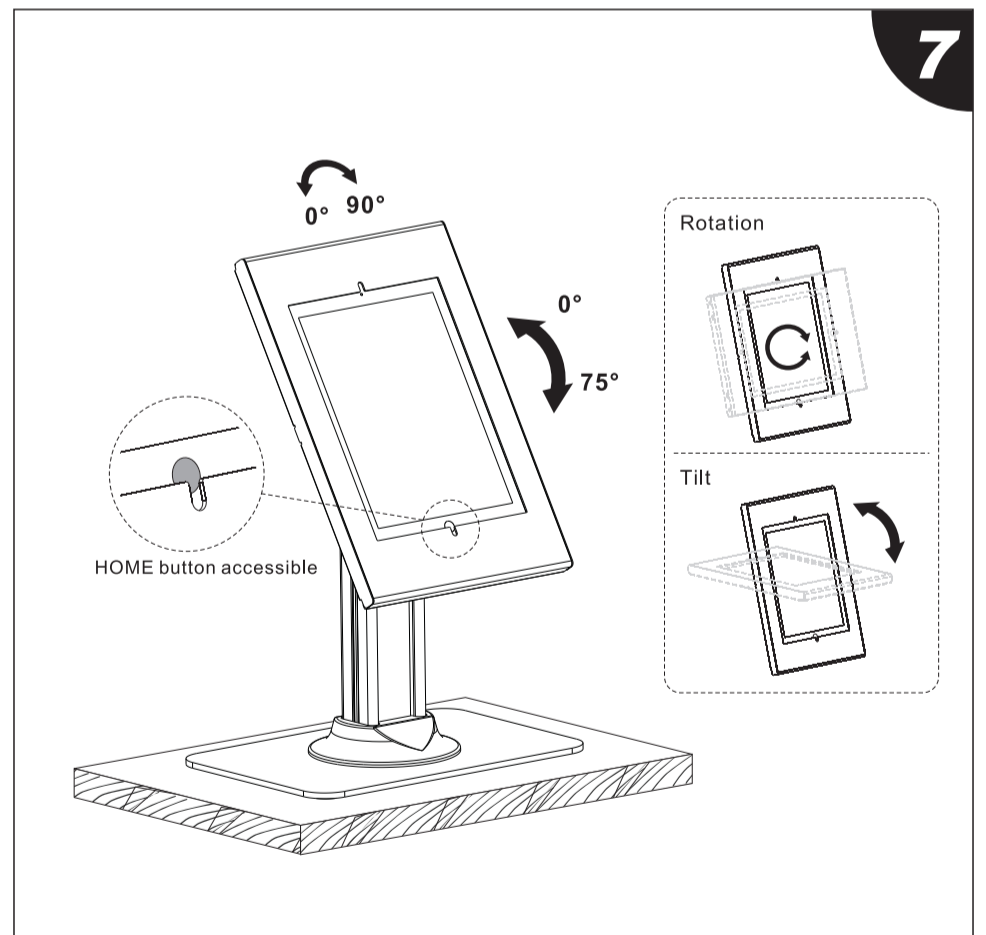

PUREMounts^{DS}

is a trademark of PureLink GmbH
Von-Liebig-Straße 10
D-48432 Rheine
Germany

Samsung® and Samsung® product names / Apple® and Apple® product names referred to on the package and product information are trademarks or registered trademarks of Samsung Electronics Co., Ltd. / Apple Computer, Inc.. All other product names and services may be trademarks or service marks of their respective owners.
Pictures of iPad / iPad Pro/ iPad Air / Samsung Galaxy Tab A (2019) are for illustration purpose only. The iPad / iPad Pro/ iPad Air / Samsung Galaxy Tab A (2019) are not included.