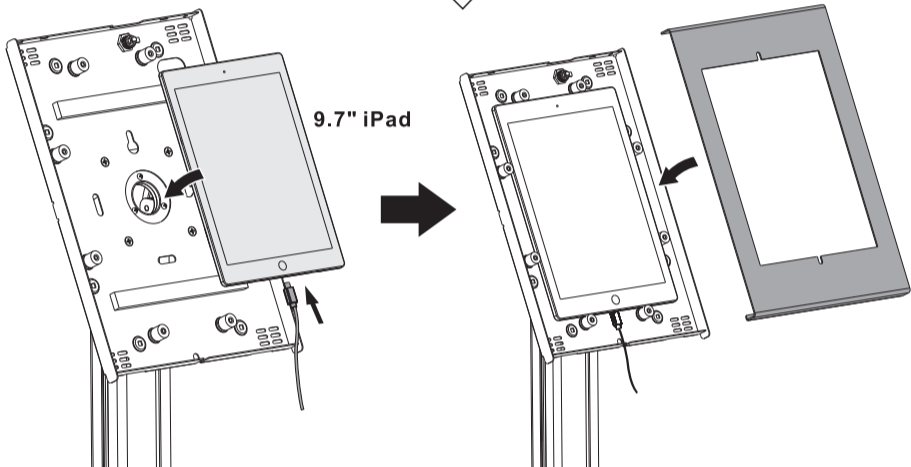

For 9.7" iPad

5c

Move the spacers to the positions marked by the arrows as shown.

PUREMounts<sup>DS</sup>

PDS-5910/PDS-5911  
Installation Instruction

PART NO.	DESCRIPTION	QUANTITY	PART NO.	DESCRIPTION	QUANTITY
A	 enclosure	1	F	 ST6.3x55	2
B	 column	1	G	 expansion anchor	2
C	 base	1	H	 key	1
D	 rubber pad	4	I	 M5x6	4
E	 decorative cover	1	J	 M8x20	4
			K	 4mm Allen key	1
			L	 5mm Allen key	1