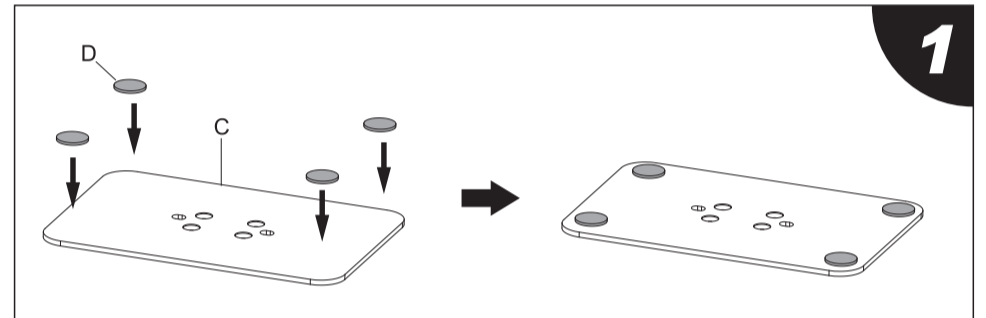

For 9.7" iPad

5c

Move the spacers to the positions marked by the arrows as shown.

PUREMounts<sup>DS</sup>

PDS-5910/PDS-5911  
Installation Instruction

PART NO.	DESCRIPTION	QUANTITY	PART NO.	DESCRIPTION	QUANTITY
A	 enclosure	1	F	 ST6.3x55	2
B	 column	1	G	 expansion anchor	2
C	 base	1	H	 key	1
D	 rubber pad	4	I	 M5x6	4
E	 decorative cover	1	J	 M8x20	4
			K	 4mm Allen key	1
			L	 5mm Allen key	1