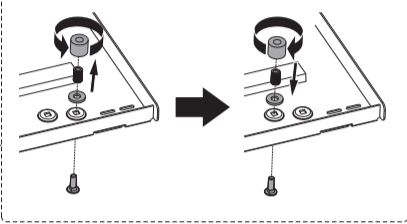

For 9.7" iPad

5c

Move the spacers to the positions marked by the arrows as shown.

PUREMounts<sup>DS</sup>

PDS-5910/PDS-5911  
Installation Instruction

PART NO.	DESCRIPTION	QUANTITY	PART NO.	DESCRIPTION	QUANTITY
A	 enclosure	1	F	 ST6.3x55	2
B	 column	1	G	 expansion anchor	2
C	 base	1	H	 key	1
D	 rubber pad	4	I	 M5x6	4
E	 decorative cover	1	J	 M8x20	4
			K	 4mm Allen key	1
			L	 5mm Allen key	1