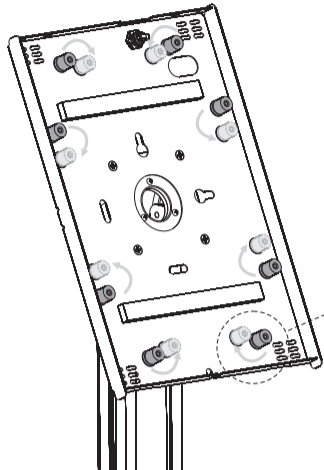

For 9.7" iPad

5c

Move the spacers to the positions marked by the arrows as shown.

PUREMounts<sup>DS</sup>

PDS-5910/PDS-5911  
Installation Instruction

PART NO.	DESCRIPTION	QUANTITY	PART NO.	DESCRIPTION	QUANTITY
A	 enclosure	1	F	 ST6.3x55	2
B	 column	1	G	 expansion anchor	2
C	 base	1	H	 key	1
D	 rubber pad	4	I	 M5x6	4
E	 decorative cover	1	J	 M8x20	4
			K	 4mm Allen key	1
			L	 5mm Allen key	1