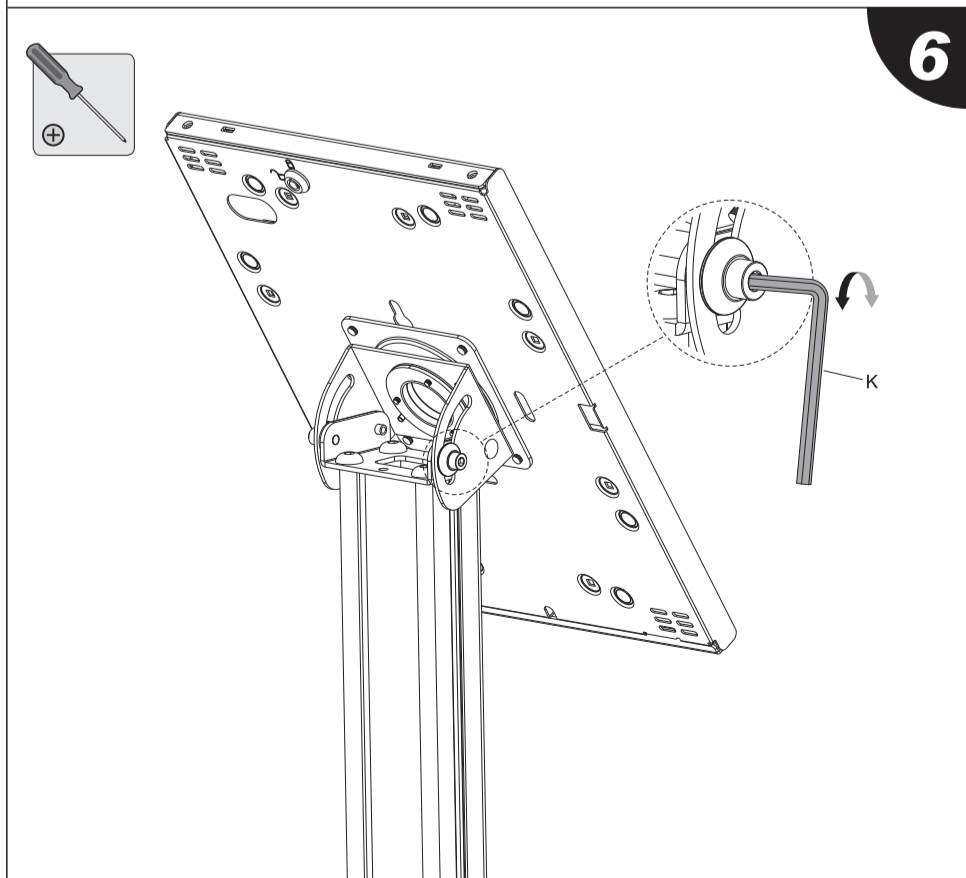

PUREMounts^{DS}

is a trademark of PureLink GmbH
Von-Liebig-Straße 10
D-48432 Rheine
Germany

Samsung® and Samsung® product names / Apple® and Apple® product names referred to on the package and product information are trademarks or registered trademarks of Samsung Electronics Co., Ltd. / Apple Computer, Inc.. All other product names and services may be trademarks or service marks of their respective owners.
Pictures of iPad / iPad Pro/ iPad Air / Samsung Galaxy Tab A (2019) are for illustration purpose only. The iPad / iPad Pro/ iPad Air / Samsung Galaxy Tab A (2019) are not included.