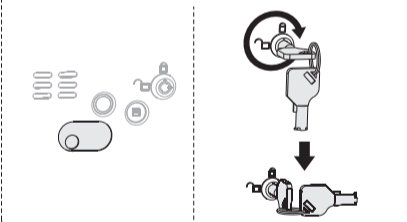

PUREMounts^{DS}

is a trademark of PureLink GmbH
Von-Liebig-Straße 10
D-48432 Rheine
Germany

Samsung® and Samsung® product names / Apple® and Apple® product names referred to on the package and product information are trademarks or registered trademarks of Samsung Electronics Co., Ltd. / Apple Computer, Inc.. All other product names and services may be trademarks or service marks of their respective owners.
Pictures of iPad / iPad Pro/ iPad Air / Samsung Galaxy Tab A (2019) are for illustration purpose only. The iPad / iPad Pro/ iPad Air / Samsung Galaxy Tab A (2019) are not included.