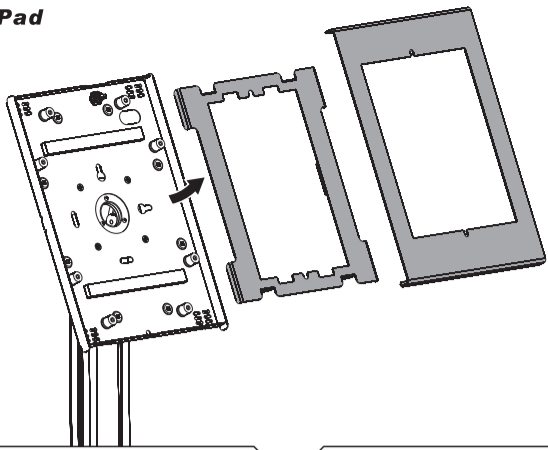

For 9.7" iPad

5c

Move the spacers to the positions marked by the arrows as shown.

PUREMounts<sup>DS</sup>

PDS-5910/PDS-5911  
Installation Instruction

PART NO.	DESCRIPTION	QUANTITY	PART NO.	DESCRIPTION	QUANTITY
A	 enclosure	1	F	 ST6.3x55	2
B	 column	1	G	 expansion anchor	2
C	 base	1	H	 key	1
D	 rubber pad	4	I	 M5x6	4
E	 decorative cover	1	J	 M8x20	4
			K	 4mm Allen key	1
			L	 5mm Allen key	1