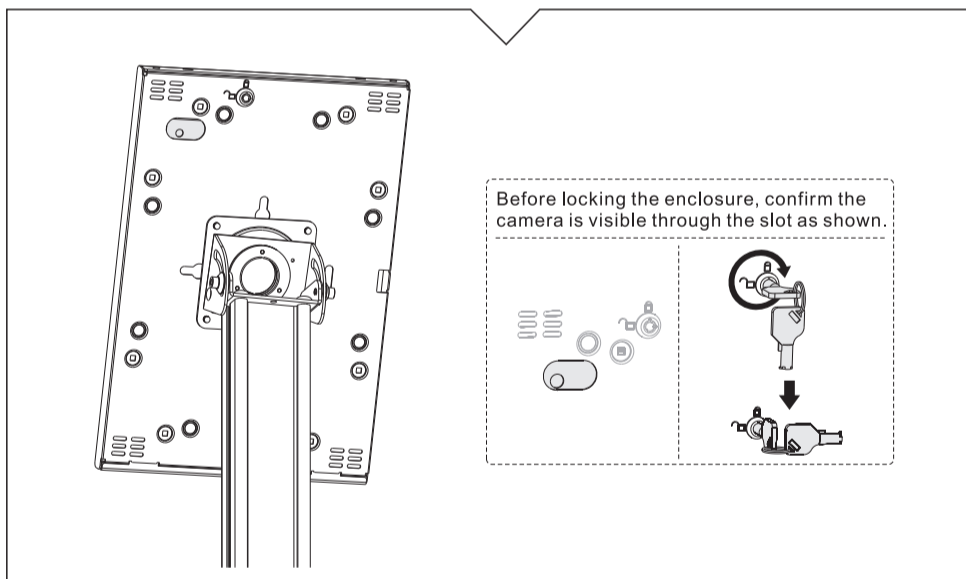

Before locking the enclosure, confirm the camera is visible through the slot as shown.