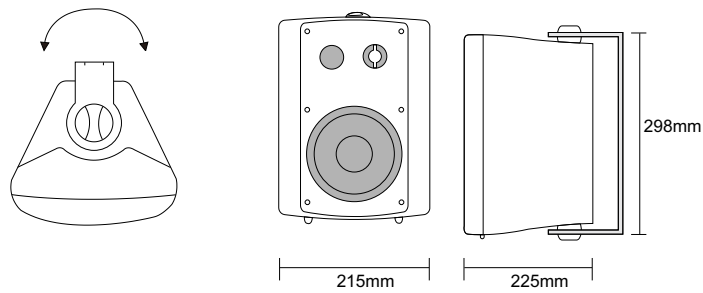

## T-776P

<b>Model</b>	T-776P
<b>Power Taps @100V</b>	5W, 10W, 20W, 40W
<b>Power Taps @70V</b>	2.5W, 5W, 10W, 20W, 40W
<b>Transformer Impedance</b>	2K $\Omega$ /1K $\Omega$ /500 $\Omega$ /250 $\Omega$ /122 $\Omega$
<b>Input</b>	70V/100V/8 $\Omega$
<b>SPL(1W/1M)</b>	94dB
<b>Max. SPL (Rated W/1M)</b>	110dB
<b>Frequency Response (-10dB)</b>	120-18KHz
<b>Finish</b>	Baffle: ABS, Black/White Grille: Steel, Black/White
<b>Speaker Driver</b>	6" x 1 1.5" x 1
<b>Dimensions</b>	298 x 215 x 225mm
<b>Weight</b>	4.1kg
<b>Mounting</b>	With mounting bracket fixed by screw