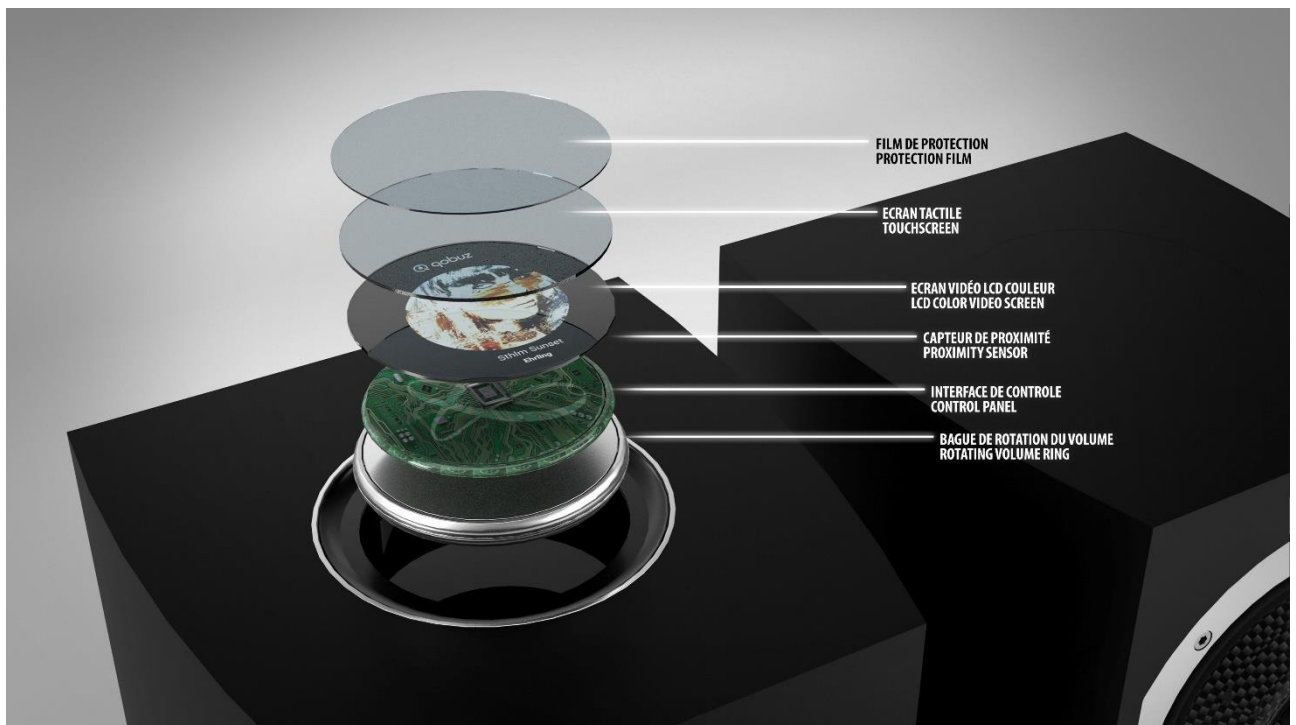

Inspired by the most famous and oldest bridge in Venice, this new audio system named RIALTO symbolises the junction between traditional Hi-Fi and the connected technologies developed over the last 10 years by Cabasse. It embeds the best acoustic and software technologies and is composed of two connected active speakers, in a compact bookshelf format, with soft and rounded lines reminiscent of the Murano.

2 finitions disponibles

Cabasse

A multi-purpose audio system designed for Hi-Fi and suitable for TV!

While RIALTO offers the ability to listen to all your sources and music platforms in stereo, it also includes a TV jack that allows you to experience every movie with incredible dynamics. You can also control the volume with your TV remote control when your speakers are connected to it via the integrated e-ARC technology.

A tactile and evolving integrated controller

RIALTO presents on its main speaker a touch screen control, very convenient and useful, whether to simply increase or decrease the volume with its rotation ring, change its sources, or add or modify its favorite radios, without having to go through the application. The color LCD video screen also displays the jackets of the albums being played. As it is standard with Cabasse connected systems, software updates will allow the screen interface to evolve.

RIALTO compatible with all Cabasse connected systems!

To bring high-end sound to every room in the house, users can group RIALTO with other Cabasse connected systems, including the lifestyle THE PEARL range. It is, therefore, possible to create zones to listen to different sources (Streaming, TV, Turntable, etc.) from anywhere in the house. .