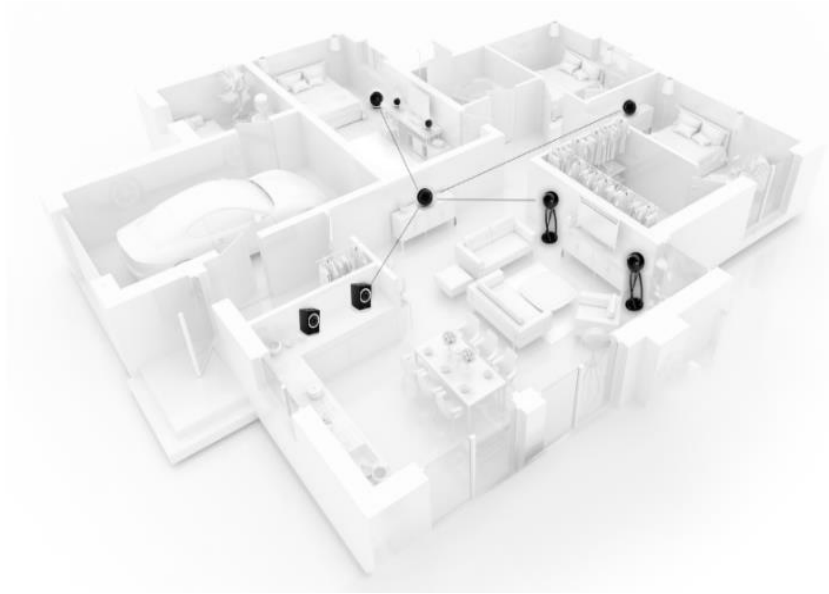

Inspired by the most famous and oldest bridge in Venice, this new audio system named RIALTO symbolises the junction between traditional Hi-Fi and the connected technologies developed over the last 10 years by Cabasse. It embeds the best acoustic and software technologies and is composed of two connected active speakers, in a compact bookshelf format, with soft and rounded lines reminiscent of the Murano.

2 finitions disponibles

Cabasse

A multi-purpose audio system designed for Hi-Fi and suitable for TV!

While RIALTO offers the ability to listen to all your sources and music platforms in stereo, it also includes a TV jack that allows you to experience every movie with incredible dynamics. You can also control the volume with your TV remote control when your speakers are connected to it via the integrated e-ARC technology.

A tactile and evolving integrated controller

RIALTO presents on its main speaker a touch screen control, very convenient and useful, whether to simply increase or decrease the volume with its rotation ring, change its sources, or add or modify its favorite radios, without having to go through the application. The color LCD video screen also displays the jackets of the albums being played. As it is standard with Cabasse connected systems, software updates will allow the screen interface to evolve.

RIALTO compatible with all Cabasse connected systems!

To bring high-end sound to every room in the house, users can group RIALTO with other Cabasse connected systems, including the lifestyle THE PEARL range. It is, therefore, possible to create zones to listen to different sources (Streaming, TV, Turntable, etc.) from anywhere in the house. .