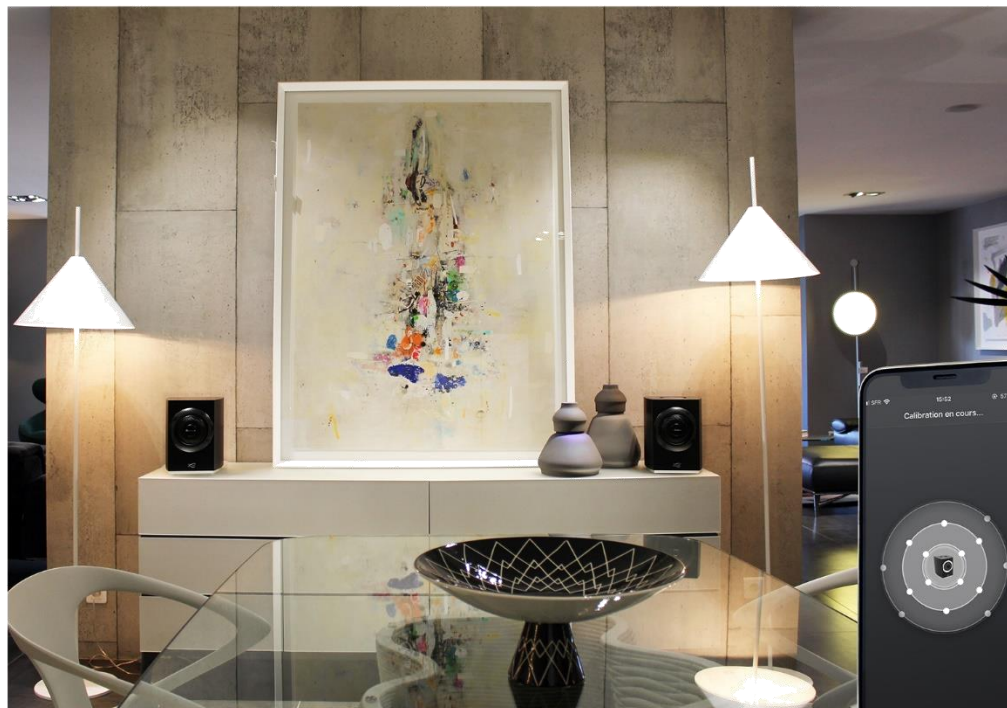

Inspired by the most famous and oldest bridge in Venice, this new audio system named RIALTO symbolises the junction between traditional Hi-Fi and the connected technologies developed over the last 10 years by Cabasse. It embeds the best acoustic and software technologies and is composed of two connected active speakers, in a compact bookshelf format, with soft and rounded lines reminiscent of the Murano.

2 finitions disponibles

Cabasse

A multi-purpose audio system designed for Hi-Fi and suitable for TV!

While RIALTO offers the ability to listen to all your sources and music platforms in stereo, it also includes a TV jack that allows you to experience every movie with incredible dynamics. You can also control the volume with your TV remote control when your speakers are connected to it via the integrated e-ARC technology.

A tactile and evolving integrated controller

RIALTO presents on its main speaker a touch screen control, very convenient and useful, whether to simply increase or decrease the volume with its rotation ring, change its sources, or add or modify its favorite radios, without having to go through the application. The color LCD video screen also displays the jackets of the albums being played. As it is standard with Cabasse connected systems, software updates will allow the screen interface to evolve.

RIALTO compatible with all Cabasse connected systems!

To bring high-end sound to every room in the house, users can group RIALTO with other Cabasse connected systems, including the lifestyle THE PEARL range. It is, therefore, possible to create zones to listen to different sources (Streaming, TV, Turntable, etc.) from anywhere in the house. .