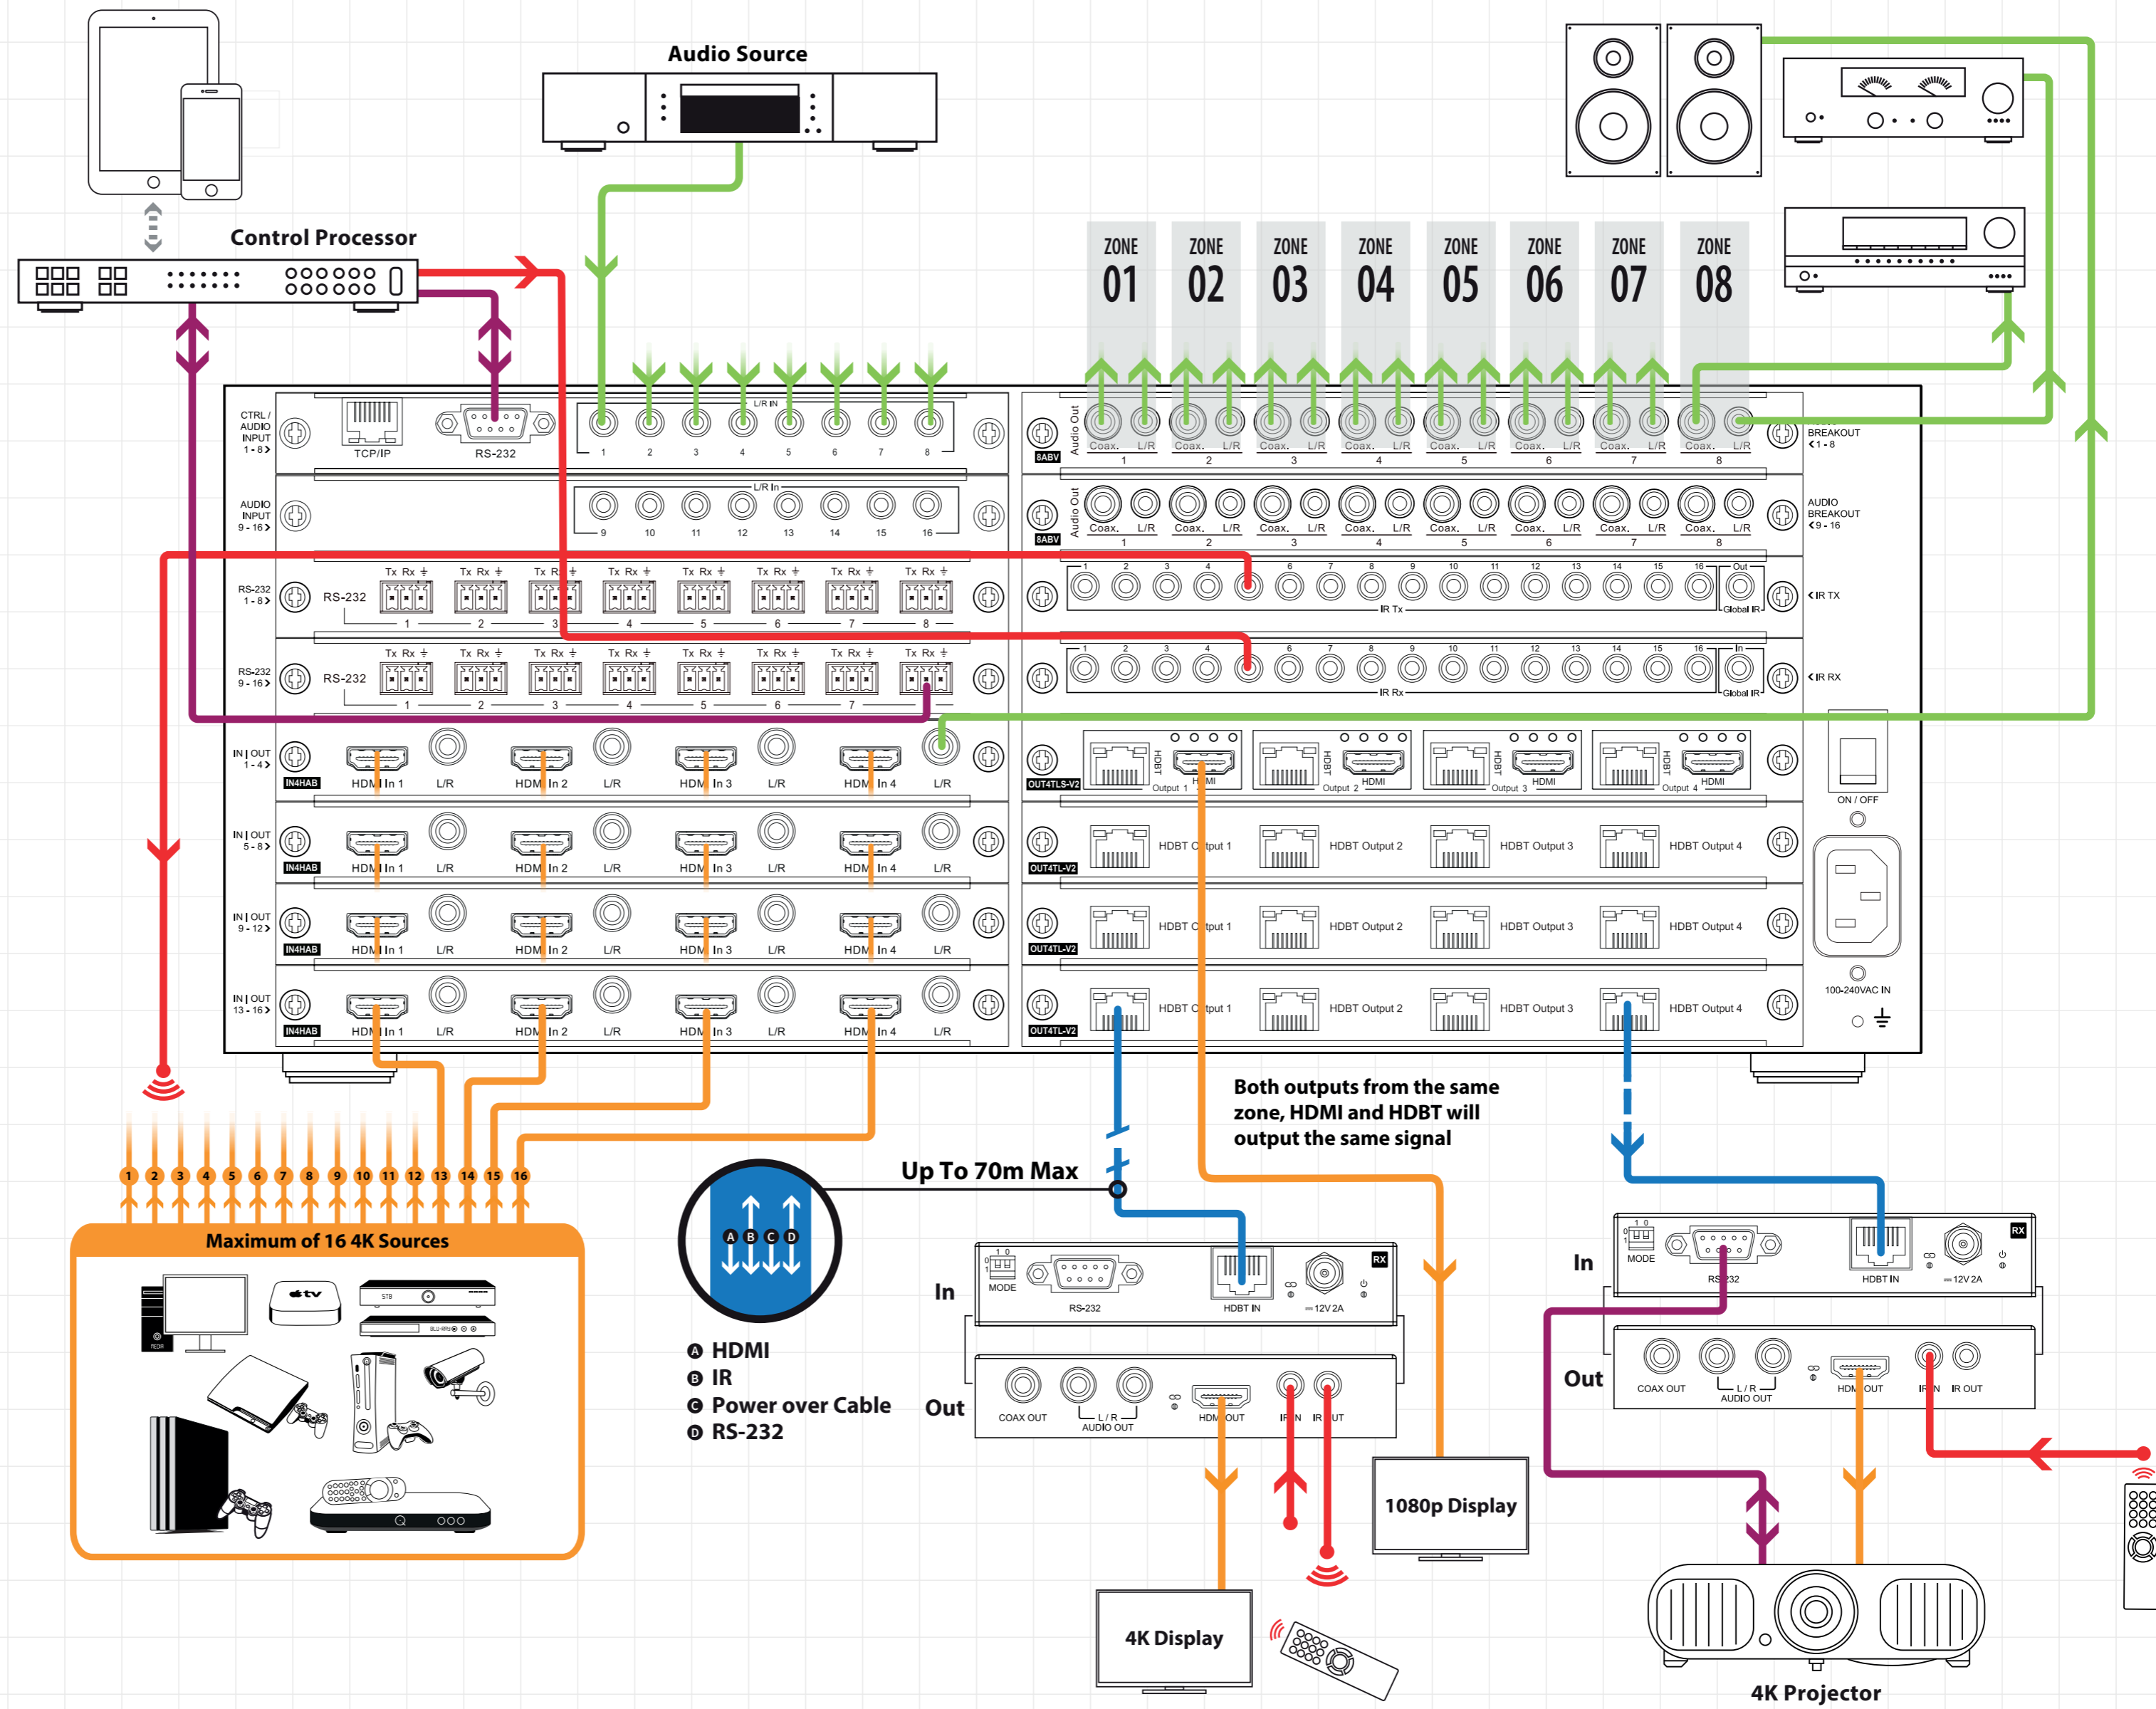

Example Schematic  
16x16 Chassis

- CAT Cable
- RS-232
- HDMI
- Audio
- IR Cable

- A** HDMI
- B** IR
- C** Power over Cable
- D** RS-232

Both outputs from the same zone, HDMI and HDBT will output the same signal

Up To 70m Max

4K Projector

1080p Display

4K Display