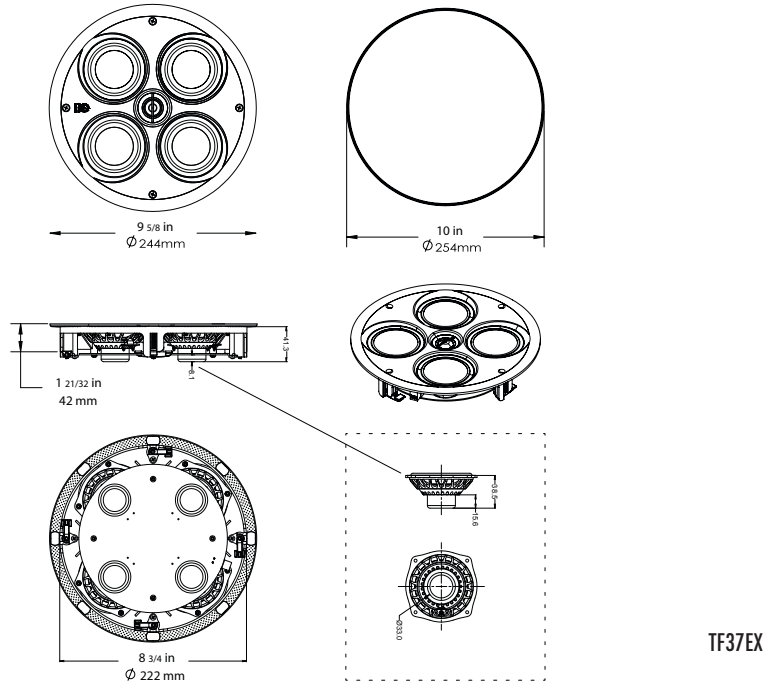

THINFIT™ LOUDSPEAKERS

LINE DRAWINGS

Please visit docs.originacoustics.com or scan the QR code using your smart device for the most up to date specifications and use instructions for this product. Products may only be purchased through an authorized integration partner.