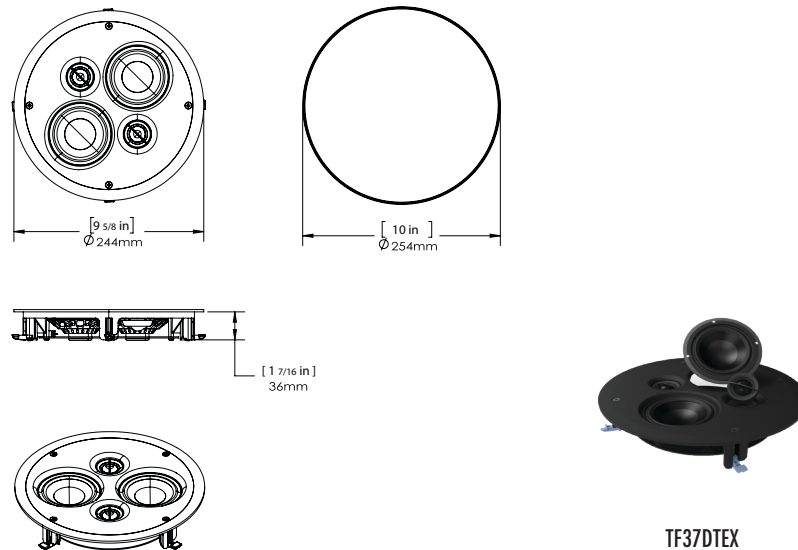

THINFIT™ LOUDSPEAKERS

LINE DRAWINGS

Please visit docs.originacoustics.com or scan the QR code using your smart device for the most up to date specifications and use instructions for this product. Products may only be purchased through an authorized integration partner.