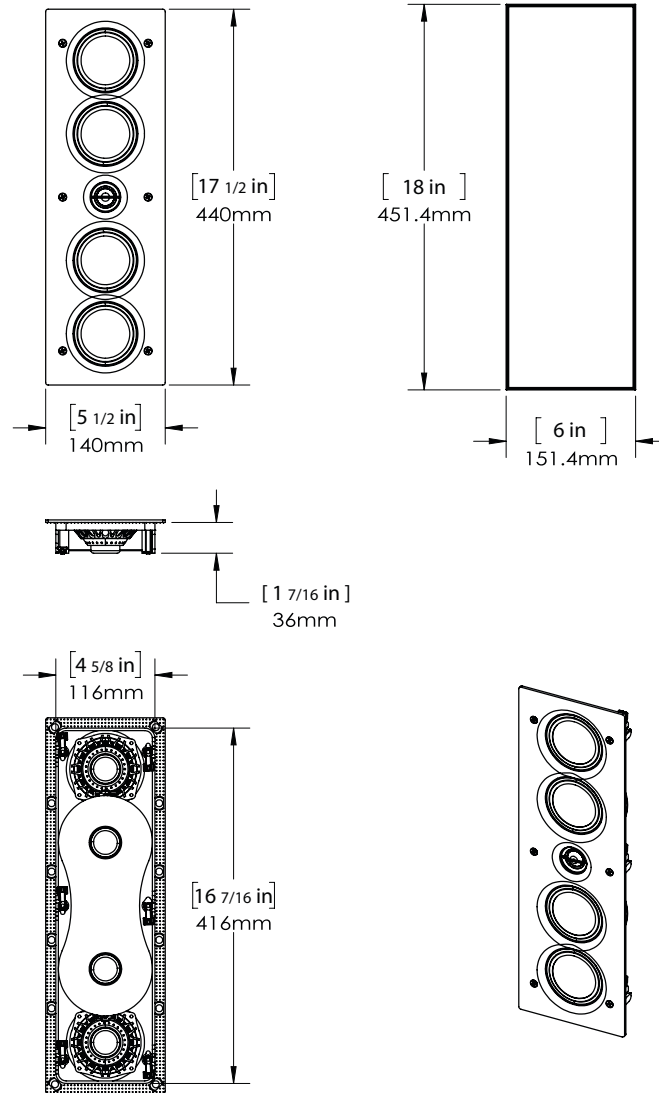

THINFIT™ LOUDSPEAKERS

LINE DRAWINGS

TFIW37EX

Please visit docs.originacoustics.com or scan the QR code using your smart device for the most up to date specifications and use instructions for this product. Products may only be purchased through an authorized integration partner.