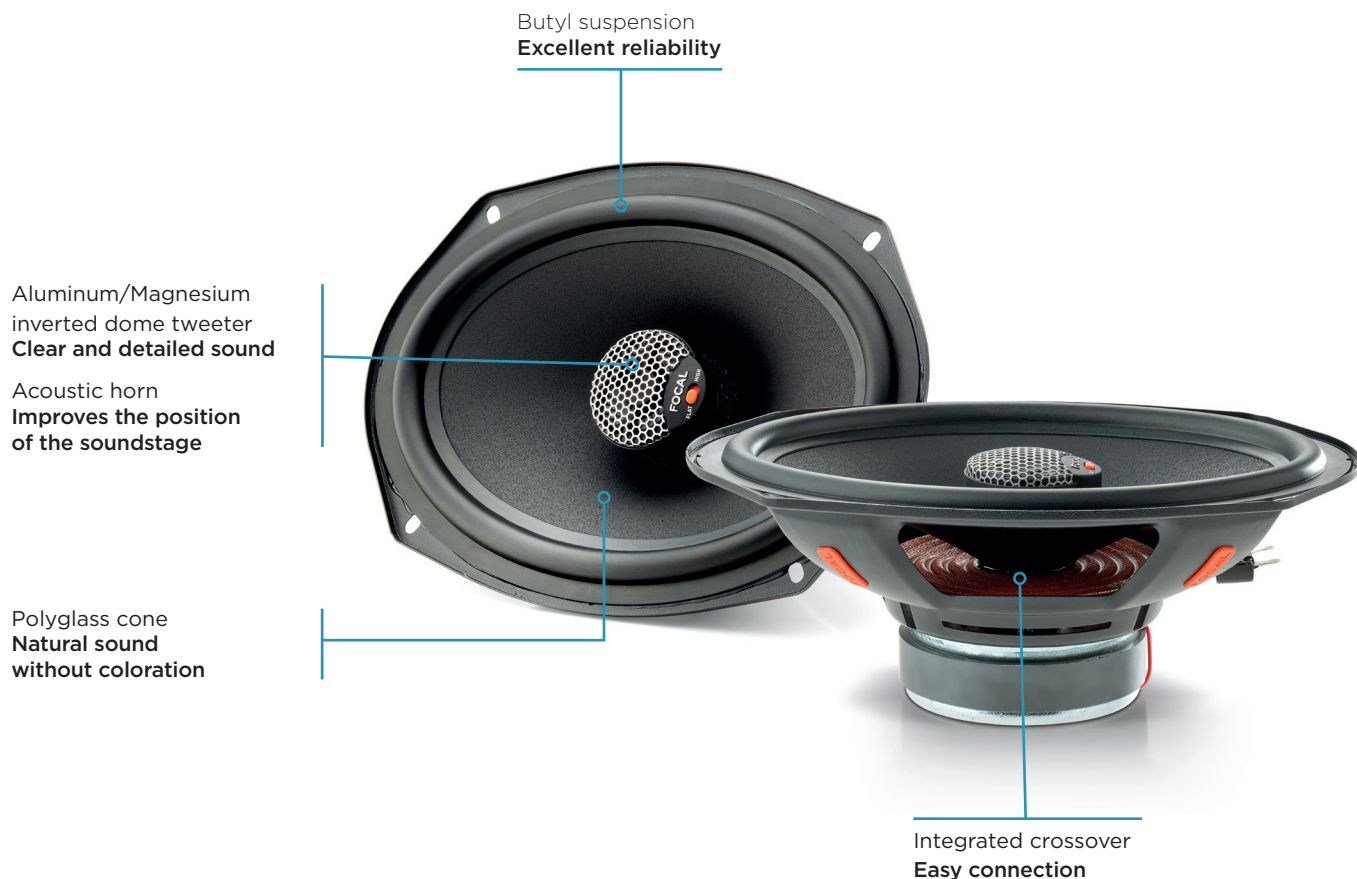

UNIVERSAL ICU690

Product Data Sheet

2-way coaxial kit

ADVANTAGES

- High sensitivity
- Shallow mounting depth ($3\frac{9}{32}$ " - 83.5mm)
- Great improvement from original car speakers
- Dynamics and neutrality

Acoustic horn

Level adjustment

TECHNICAL CHARACTERISTICS

Woofers: 6"x9" (164x235mm)
Voice coil diameter: 1" (25mm)
Max. power: 160W
Nom. power: 80W RMS

Sensitivity (2.83V/1m): 93.6dB
Frequency response: 55Hz-21kHz
Al/Mg inverted dome tweeter
Accessories: delivered with grilles